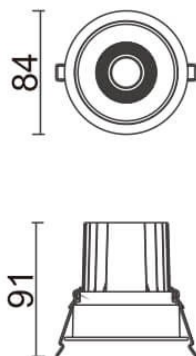

### COMFORT

Lavov downlight from the family COMFORT with a power of 10W, CRI 80 and CCT 4000K, 24 degrees beam angle. With a total lumen output of 790lm, and a luminous efficacy of 79lm/W. Made in Die Cast Aluminum and finished in Grey color. DALI driver.

### Scheme

Product	
Real power (W)	10
Real luminous flux (Lm)	790
Luminous efficiency (Lm/W)	79
Beam angle (&ordm;)	24
Life time (h)	50000 h L80B10
IP	20
Electrical class insulation	Clas II
Colour	Grey
Control gear included	Yes
Control gear	DALI
Flicker Free	Yes
Light source	LED
Type of LED	COB
Colour temperature (K)	4000
Colour consistency (SDCM)	SDCM<3
CRI	80