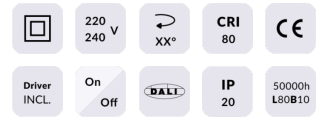

Pictograms