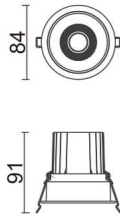

COMFORT

Lavov downlight from the family COMFORT with a power of 10W, CRI 80 and CCT 4000K, 40 degrees beam angle. With a total lumen output of 790lm, and a luminous efficacy of 79lm/W. Made in Die Cast Aluminum and finished in White color. ON/OFF driver.

Item code	86.D058.1431.01
Product type	Indoor
Category	Downlights
Family	COMFORT

Pictograms

Scheme

Product	
Real power (W)	10
Real luminous flux (Lm)	790
Luminous efficiency (Lm/W)	79
Beam angle (°)	40
Life time (h)	50000 h L80B10
IP	20
Electrical class insulation	Clas II
Colour	White
Control gear included	Yes
Control gear	ON/OFF
Flicker Free	Yes
Light source	LED
Type of LED	COB
Colour temperature (K)	4000
Colour consistency (SDCM)	SDCM<3
CRI	80