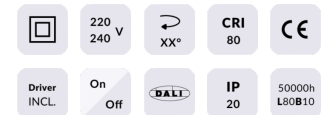

COMFORT

Lavov downlight from the family COMFORT with a power of 10W, CRI 80 and CCT 4000K, 40 degrees beam angle. With a total lumen output of 790lm, and a luminous efficacy of 79lm/W. Made in Die Cast Aluminum and finished in White color. ON/OFF driver.

Item code	86.D058.1431.01
Product type	Indoor
Category	Downlights
Family	COMFORT

Pictograms

Scheme

Product	
Real power (W)	10
Real luminous flux (Lm)	790
Luminous efficiency (Lm/W)	79
Beam angle (°)	40
Life time (h)	50000 h L80B10
IP	20
Electrical class insulation	Clas II
Colour	White
Control gear included	Yes
Control gear	ON/OFF
Flicker Free	Yes
Light source	LED
Type of LED	COB
Colour temperature (K)	4000
Colour consistency (SDCM)	SDCM3
CRI	80