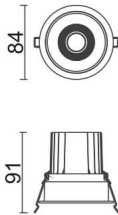

Scheme

Product

Real power (W)	10
Real luminous flux (Lm)	790
Luminous efficiency (Lm/W)	79
Beam angle (°)	40
Life time (h)	50000 h L80B10
IP	20
Electrical class insulation	Clas II
Colour	White
Control gear included	Yes
Control gear	ON/OFF
Flicker Free	Yes
Light source	LED
Type of LED	COB
Colour temperature (K)	4000
Colour consistency (SDCM)	SDCM<3
CRI	80