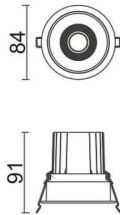

### COMFORT

Lavov downlight from the family COMFORT with a power of 10W, CRI 80 and CCT 4000K, 40 degrees beam angle. With a total lumen output of 790lm, and a luminous efficacy of 79lm/W. Made in Die Cast Aluminum and finished in Black color. ON/OFF driver.

### Scheme

<b>Product</b>	
Real power (W)	10
Real luminous flux (Lm)	790
Luminous efficiency (Lm/W)	79
Beam angle (°)	40
Life time (h)	50000 h L80B10
IP	20
Electrical class insulation	Clas II
Colour	Black
Control gear included	Yes
Control gear	ON/OFF
Flicker Free	Yes
Light source	LED
Type of LED	COB
Colour temperature (K)	4000
Colour consistency (SDCM)	SDCM<3
CRI	80