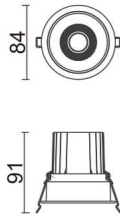

### COMFORT

Lavov downlight from the family COMFORT with a power of 10W, CRI 80 and CCT 4000K, 40 degrees beam angle. With a total lumen output of 790lm, and a luminous efficacy of 79lm/W. Made in Die Cast Aluminum and finished in Black color. ON/OFF driver.

#### Product

Real power (W)	10
Real luminous flux (Lm)	790
Luminous efficiency (Lm/W)	79
Beam angle (°)	40
Life time (h)	50000 h L80B10
IP	20
Electrical class insulation	Clas II
Colour	Black
Control gear included	Yes
Control gear	ON/OFF
Flicker Free	Yes
Light source	LED
Type of LED	COB
Colour temperature (K)	4000
Colour consistency (SDCM)	SDCM<3
CRI	80