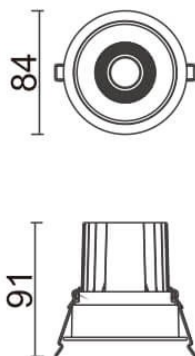

COMFORT

Lavov downlight from the family COMFORT with a power of 10W, CRI 80 and CCT 4000K, 40 degrees beam angle. With a total lumen output of 790lm, and a luminous efficacy of 79lm/W. Made in Die Cast Aluminum and finished in Grey color. ON/OFF driver.

| | |
|--------------|-----------------|
| Item code | 86.D058.1431.03 |
| Product type | Indoor |
| Category | Downlights |
| Family | COMFORT |

Pictograms

Scheme

| | |
|-----------------------------|----------------|
| Product | |
| Real power (W) | 10 |
| Real luminous flux (Lm) | 790 |
| Luminous efficiency (Lm/W) | 79 |
| Beam angle (°) | 40 |
| Life time (h) | 50000 h L80B10 |
| IP | 20 |
| Electrical class insulation | Clas II |
| Colour | Grey |
| Control gear included | Yes |
| Control gear | ON/OFF |
| Flicker Free | Yes |
| Light source | LED |
| Type of LED | COB |
| Colour temperature (K) | 4000 |
| Colour consistency (SDCM) | SDCM3 |
| CRI | 80 |