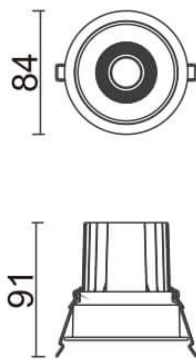

COMFORT

Lavov downlight from the family COMFORT with a power of 10W, CRI 80 and CCT 4000K, 40 degrees beam angle. With a total lumen output of 790lm, and a luminous efficacy of 79lm/W. Made in Die Cast Aluminum and finished in Grey color. ON/OFF driver.

Item code	86.D058.1431.03
Product type	Indoor
Category	Downlights
Family	COMFORT

Pictograms

Scheme

Product	
Real power (W)	10
Real luminous flux (Lm)	790
Luminous efficiency (Lm/W)	79
Beam angle (º)	40
Life time (h)	50000 h L80B10
IP	20
Electrical class insulation	Clas II
Colour	Grey
Control gear included	Yes
Control gear	ON/OFF
Flicker Free	Yes
Light source	LED
Type of LED	COB
Colour temperature (K)	4000
Colour consistency (SDCM)	SDCM<3
CRI	80