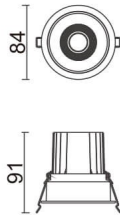

COMFORT

Lavov downlight from the family COMFORT with a power of 10W, CRI 80 and CCT 4000K, 40 degrees beam angle. With a total lumen output of 790lm, and a luminous efficacy of 79lm/W. Made in Die Cast Aluminum and finished in Grey color. ON/OFF driver.

Item code	86.D058.1431.03
Product type	Indoor
Category	Downlights
Family	COMFORT

Pictograms

Scheme

Product	
Real power (W)	10
Real luminous flux (Lm)	790
Luminous efficiency (Lm/W)	79
Beam angle (°)	40
Life time (h)	50000 h L80B10
IP	20
Electrical class insulation	Clas II
Colour	Grey
Control gear included	Yes
Control gear	ON/OFF
Flicker Free	Yes
Light source	LED
Type of LED	COB
Colour temperature (K)	4000
Colour consistency (SDCM)	SDCM<3
CRI	80