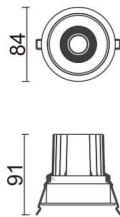

COMFORT

Lavov downlight from the family COMFORT with a power of 10W, CRI 80 and CCT 4000K, 40 degrees beam angle. With a total lumen output of 790lm, and a luminous efficacy of 79lm/W. Made in Die Cast Aluminum and finished in Grey color. ON/OFF driver.

Item code	86.D058.1431.03
Product type	Indoor
Category	Downlights
Family	COMFORT
Pictograms	

Scheme

Product	
Real power (W)	10
Real luminous flux (Lm)	790
Luminous efficiency (Lm/W)	79
Beam angle (°)	40
Life time (h)	50000 h L80B10
IP	20
Electrical class insulation	Clas II
Colour	Grey
Control gear included	Yes
Control gear	ON/OFF
Flicker Free	Yes
Light source	LED
Type of LED	COB
Colour temperature (K)	4000
Colour consistency (SDCM)	SDCM<3
CRI	80