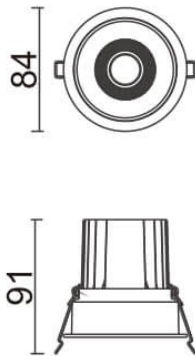

COMFORT

Lavov downlight from the family COMFORT with a power of 10W, CRI 80 and CCT 4000K, 40 degrees beam angle. With a total lumen output of 790lm, and a luminous efficacy of 79lm/W. Made in Die Cast Aluminum and finished in Grey color. ON/OFF driver.

Item code	86.D058.1431.03
Product type	Indoor
Category	Downlights
Family	COMFORT

Pictograms

Scheme

Product	
Real power (W)	10
Real luminous flux (Lm)	790
Luminous efficiency (Lm/W)	79
Beam angle (°)	40
Life time (h)	50000 h L80B10
IP	20
Electrical class insulation	Clas II
Colour	Grey
Control gear included	Yes
Control gear	ON/OFF
Flicker Free	Yes
Light source	LED
Type of LED	COB
Colour temperature (K)	4000
Colour consistency (SDCM)	SDCM<3
CRI	80