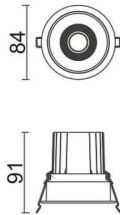

COMFORT

Lavov downlight from the family COMFORT with a power of 10W, CRI 80 and CCT 4000K, 40 degrees beam angle. With a total lumen output of 790lm, and a luminous efficacy of 79lm/W. Made in Die Cast Aluminum and finished in White color. DALI driver.

Item code	86.D058.1433.01
Product type	Indoor
Category	Downlights
Family	COMFORT
Pictograms	

Scheme

Product	
Real power (W)	10
Real luminous flux (Lm)	790
Luminous efficiency (Lm/W)	79
Beam angle (°)	40
Life time (h)	50000 h L80B10
IP	20
Electrical class insulation	Clas II
Colour	White
Control gear included	Yes
Control gear	DALI
Flicker Free	Yes
Light source	LED
Type of LED	COB
Colour temperature (K)	4000
Colour consistency (SDCM)	SDCM<3
CRI	80