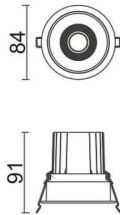

COMFORT

Lavov downlight from the family COMFORT with a power of 10W, CRI 80 and CCT 4000K, 40 degrees beam angle. With a total lumen output of 790lm, and a luminous efficacy of 79lm/W. Made in Die Cast Aluminum and finished in Black color. DALI driver.

Item code	86.D058.1433.02
Product type	Indoor
Category	Downlights
Family	COMFORT
Pictograms	

Scheme

Product	
Real power (W)	10
Real luminous flux (Lm)	790
Luminous efficiency (Lm/W)	79
Beam angle (°)	40
Life time (h)	50000 h L80B10
IP	20
Electrical class insulation	Clas II
Colour	Black
Control gear included	Yes
Control gear	DALI
Flicker Free	Yes
Light source	LED
Type of LED	COB
Colour temperature (K)	4000
Colour consistency (SDCM)	SDCM<3
CRI	80