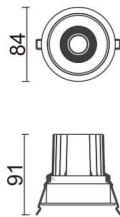

COMFORT

Lavov downlight from the family COMFORT with a power of 10W, CRI 80 and CCT 4000K, 40 degrees beam angle. With a total lumen output of 790lm, and a luminous efficacy of 79lm/W. Made in Die Cast Aluminum and finished in Black color. DALI driver.

Item code	86.D058.1433.02
Product type	Indoor
Category	Downlights
Family	COMFORT
Pictograms	

Scheme

Product

Real power (W)	10
Real luminous flux (Lm)	790
Luminous efficiency (Lm/W)	79
Beam angle (°)	40
Life time (h)	50000 h L80B10
IP	20
Electrical class insulation	Clas II
Colour	Black
Control gear included	Yes
Control gear	DALI
Flicker Free	Yes
Light source	LED
Type of LED	COB
Colour temperature (K)	4000
Colour consistency (SDCM)	SDCM<3
CRI	80