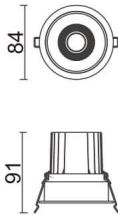

COMFORT

Lavov downlight from the family COMFORT with a power of 10W, CRI 80 and CCT 4000K, 40 degrees beam angle. With a total lumen output of 790lm, and a luminous efficacy of 79lm/W. Made in Die Cast Aluminum and finished in Black color. DALI driver.

Item code	86.D058.1433.02
Product type	Indoor
Category	Downlights
Family	COMFORT
Pictograms	

Scheme

Product

Real power (W)	10
Real luminous flux (Lm)	790
Luminous efficiency (Lm/W)	79
Beam angle (°)	40
Life time (h)	50000 h L80B10
IP	20
Electrical class insulation	Clas II
Colour	Black
Control gear included	Yes
Control gear	DALI
Flicker Free	Yes
Light source	LED
Type of LED	COB
Colour temperature (K)	4000
Colour consistency (SDCM)	SDCM<3
CRI	80