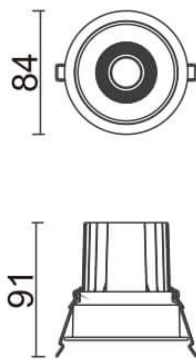

COMFORT

Lavov downlight from the family COMFORT with a power of 10W, CRI 80 and CCT 4000K, 40 degrees beam angle. With a total lumen output of 790lm, and a luminous efficacy of 79lm/W. Made in Die Cast Aluminum and finished in Grey color. DALI driver.

Item code	86.D058.1433.03
Product type	Indoor
Category	Downlights
Family	COMFORT

Pictograms

Scheme

Product	
Real power (W)	10
Real luminous flux (Lm)	790
Luminous efficiency (Lm/W)	79
Beam angle (°)	40
Life time (h)	50000 h L80B10
IP	20
Electrical class insulation	Clas II
Colour	Grey
Control gear included	Yes
Control gear	DALI
Flicker Free	Yes
Light source	LED
Type of LED	COB
Colour temperature (K)	4000
Colour consistency (SDCM)	SDCM3
CRI	80