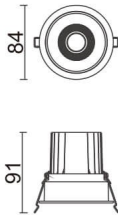

COMFORT

Lavov downlight from the family COMFORT with a power of 10W, CRI 80 and CCT 4000K, 40 degrees beam angle. With a total lumen output of 790lm, and a luminous efficacy of 79lm/W. Made in Die Cast Aluminum and finished in Grey color. DALI driver.

Item code	86.D058.1433.03
Product type	Indoor
Category	Downlights
Family	COMFORT

Pictograms

Scheme

Product

Real power (W)	10
Real luminous flux (Lm)	790
Luminous efficiency (Lm/W)	79
Beam angle (°)	40
Life time (h)	50000 h L80B10
IP	20
Electrical class insulation	Clas II
Colour	Grey
Control gear included	Yes
Control gear	DALI
Flicker Free	Yes
Light source	LED
Type of LED	COB
Colour temperature (K)	4000
Colour consistency (SDCM)	SDCM<3
CRI	80