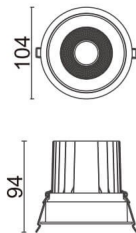

COMFORT

Lavov downlight from the family COMFORT with a power of 20W, CRI 80 and CCT 3000K, 24 degrees beam angle. With a total lumen output of 1660lm, and a luminous efficacy of 83lm/W. Made in Die Cast Aluminum and finished in White color. ON/OFF driver.

Item code	86.D058.2321.01
Product type	Indoor
Category	Downlights
Family	COMFORT
Pictograms	

Scheme

Product	
Real power (W)	20
Real luminous flux (Lm)	1660
Luminous efficiency (Lm/W)	83
Beam angle (°)	24
Life time (h)	50000 h L80B10
IP	20
Electrical class insulation	Clas II
Colour	White
Control gear included	Yes
Control gear	ON/OFF
Flicker Free	Yes
Light source	LED
Type of LED	COB
Colour temperature (K)	3000
Colour consistency (SDCM)	SDCM<3
CRI	80