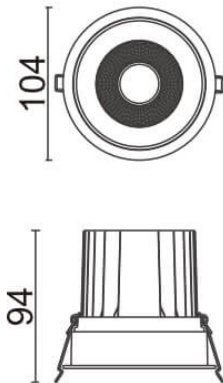

COMFORT

Lavov downlight from the family COMFORT with a power of 20W, CRI 80 and CCT 3000K, 24 degrees beam angle. With a total lumen output of 1660lm, and a luminous efficacy of 83lm/W. Made in Die Cast Aluminum and finished in White color. ON/OFF driver.

Scheme

Item code	86.D058.2321.01
Product type	Indoor
Category	Downlights
Family	COMFORT
Pictograms	

Product	
Real power (W)	20
Real luminous flux (Lm)	1660
Luminous efficiency (Lm/W)	83
Beam angle (°)	24
Life time (h)	50000 h L80B10
IP	20
Electrical class insulation	Clas II
Colour	White
Control gear included	Yes
Control gear	ON/OFF
Flicker Free	Yes
Light source	LED
Type of LED	COB
Colour temperature (K)	3000
Colour consistency (SDCM)	SDCM3
CRI	80