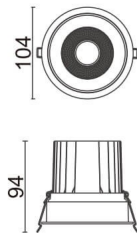

COMFORT

Lavov downlight from the family COMFORT with a power of 20W, CRI 80 and CCT 3000K, 24 degrees beam angle. With a total lumen output of 1660lm, and a luminous efficacy of 83lm/W. Made in Die Cast Aluminum and finished in Grey color. ON/OFF driver.

Item code	86.D058.2321.03
Product type	Indoor
Category	Downlights
Family	COMFORT
Pictograms	

Scheme

Product

Real power (W)	20
Real luminous flux (Lm)	1660
Luminous efficiency (Lm/W)	83
Beam angle (°)	24
Life time (h)	50000 h L80B10
IP	20
Electrical class insulation	Clas II
Colour	Grey
Control gear included	Yes
Control gear	ON/OFF
Flicker Free	Yes
Light source	LED
Type of LED	COB
Colour temperature (K)	3000
Colour consistency (SDCM)	SDCM<3
CRI	80