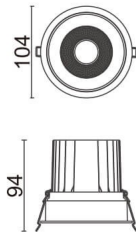

COMFORT

Lavov downlight from the family COMFORT with a power of 20W, CRI 80 and CCT 3000K, 40 degrees beam angle. With a total lumen output of 1660lm, and a luminous efficacy of 83lm/W. Made in Die Cast Aluminum and finished in White color. ON/OFF driver.

Item code	86.D058.2331.01
Product type	Indoor
Category	Downlights
Family	COMFORT
Pictograms	

Scheme

Product

Real power (W)	20
Real luminous flux (Lm)	1660
Luminous efficiency (Lm/W)	83
Beam angle (°)	40
Life time (h)	50000 h L80B10
IP	20
Electrical class insulation	Clas II
Colour	White
Control gear included	Yes
Control gear	ON/OFF
Flicker Free	Yes
Light source	LED
Type of LED	COB
Colour temperature (K)	3000
Colour consistency (SDCM)	SDCM<3
CRI	80