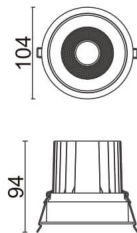

COMFORT

Lavov downlight from the family COMFORT with a power of 20W, CRI 80 and CCT 3000K, 40 degrees beam angle. With a total lumen output of 1660lm, and a luminous efficacy of 83lm/W. Made in Die Cast Aluminum and finished in White color. ON/OFF driver.

Item code	86.D058.2331.01
Product type	Indoor
Category	Downlights
Family	COMFORT
Pictograms	

Scheme

Product

Real power (W)	20
Real luminous flux (Lm)	1660
Luminous efficiency (Lm/W)	83
Beam angle (°)	40
Life time (h)	50000 h L80B10
IP	20
Electrical class insulation	Clas II
Colour	White
Control gear included	Yes
Control gear	ON/OFF
Flicker Free	Yes
Light source	LED
Type of LED	COB
Colour temperature (K)	3000
Colour consistency (SDCM)	SDCM<3
CRI	80