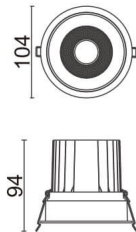

COMFORT

Lavov downlight from the family COMFORT with a power of 20W, CRI 80 and CCT 3000K, 40 degrees beam angle. With a total lumen output of 1660lm, and a luminous efficacy of 83lm/W. Made in Die Cast Aluminum and finished in Black color. ON/OFF driver.

Item code	86.D058.2331.02
Product type	Indoor
Category	Downlights
Family	COMFORT
Pictograms	

Scheme

Product

Real power (W)	20
Real luminous flux (Lm)	1660
Luminous efficiency (Lm/W)	83
Beam angle (°)	40
Life time (h)	50000 h L80B10
IP	20
Electrical class insulation	Clas II
Colour	Black
Control gear included	Yes
Control gear	ON/OFF
Flicker Free	Yes
Light source	LED
Type of LED	COB
Colour temperature (K)	3000
Colour consistency (SDCM)	SDCM<3
CRI	80