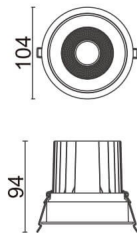

COMFORT

Lavov downlight from the family COMFORT with a power of 20W, CRI 80 and CCT 3000K, 40 degrees beam angle. With a total lumen output of 1660lm, and a luminous efficacy of 83lm/W. Made in Die Cast Aluminum and finished in Black color. ON/OFF driver.

Item code	86.D058.2331.02
Product type	Indoor
Category	Downlights
Family	COMFORT
Pictograms	

Scheme

Product

Real power (W)	20
Real luminous flux (Lm)	1660
Luminous efficiency (Lm/W)	83
Beam angle (°)	40
Life time (h)	50000 h L80B10
IP	20
Electrical class insulation	Clas II
Colour	Black
Control gear included	Yes
Control gear	ON/OFF
Flicker Free	Yes
Light source	LED
Type of LED	COB
Colour temperature (K)	3000
Colour consistency (SDCM)	SDCM<3
CRI	80