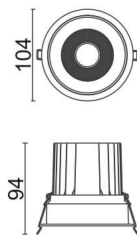

COMFORT

Lavov downlight from the family COMFORT with a power of 20W, CRI 80 and CCT 3000K, 40 degrees beam angle. With a total lumen output of 1660lm, and a luminous efficacy of 83lm/W. Made in Die Cast Aluminum and finished in Grey color. ON/OFF driver.

Item code	86.D058.2331.03
Product type	Indoor
Category	Downlights
Family	COMFORT
Pictograms	

Scheme

Product

Real power (W)	20
Real luminous flux (Lm)	1660
Luminous efficiency (Lm/W)	83
Beam angle (°)	40
Life time (h)	50000 h L80B10
IP	20
Electrical class insulation	Clas II
Colour	Grey
Control gear included	Yes
Control gear	ON/OFF
Flicker Free	Yes
Light source	LED
Type of LED	COB
Colour temperature (K)	3000
Colour consistency (SDCM)	SDCM<3
CRI	80