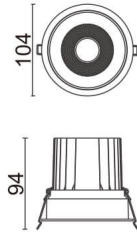

COMFORT

Lavov downlight from the family COMFORT with a power of 20W, CRI 80 and CCT 4000K, 12 degrees beam angle. With a total lumen output of 1660lm, and a luminous efficacy of 83lm/W. Made in Die Cast Aluminum and finished in White color. ON/OFF driver.

Item code	86.D058.2411.01
Product type	Indoor
Category	Downlights
Family	COMFORT
Pictograms	

Scheme

Product	
Real power (W)	20
Real luminous flux (Lm)	1660
Luminous efficiency (Lm/W)	83
Beam angle (°)	12
Life time (h)	50000 h L80B10
IP	20
Electrical class insulation	Clas II
Colour	White
Control gear included	Yes
Control gear	ON/OFF
Flicker Free	Yes
Light source	LED
Type of LED	COB
Colour temperature (K)	4000
Colour consistency (SDCM)	SDCM<3
CRI	80