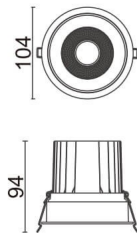

COMFORT

Lavov downlight from the family COMFORT with a power of 20W, CRI 80 and CCT 4000K, 12 degrees beam angle. With a total lumen output of 1660lm, and a luminous efficacy of 83lm/W. Made in Die Cast Aluminum and finished in Black color. ON/OFF driver.

Item code	86.D058.2411.02
Product type	Indoor
Category	Downlights
Family	COMFORT
Pictograms	

Scheme

Product

Real power (W)	20
Real luminous flux (Lm)	1660
Luminous efficiency (Lm/W)	83
Beam angle (°)	12
Life time (h)	50000 h L80B10
IP	20
Electrical class insulation	Clas II
Colour	Black
Control gear included	Yes
Control gear	ON/OFF
Flicker Free	Yes
Light source	LED
Type of LED	COB
Colour temperature (K)	4000
Colour consistency (SDCM)	SDCM<3
CRI	80