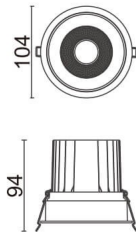

### COMFORT

Lavov downlight from the family COMFORT with a power of 20W, CRI 80 and CCT 4000K, 12 degrees beam angle. With a total lumen output of 1660lm, and a luminous efficacy of 83lm/W. Made in Die Cast Aluminum and finished in Black color. ON/OFF driver.

### Product

<b>Real power (W)</b>	<b>20</b>
<b>Real luminous flux (Lm)</b>	<b>1660</b>
<b>Luminous efficiency (Lm/W)</b>	<b>83</b>
<b>Beam angle (°)</b>	<b>12</b>
<b>Life time (h)</b>	<b>50000 h L80B10</b>
<b>IP</b>	<b>20</b>
<b>Electrical class insulation</b>	<b>Clas II</b>
<b>Colour</b>	<b>Black</b>
<b>Control gear included</b>	<b>Yes</b>
<b>Control gear</b>	<b>ON/OFF</b>
<b>Flicker Free</b>	<b>Yes</b>
<b>Light source</b>	<b>LED</b>
<b>Type of LED</b>	<b>COB</b>
<b>Colour temperature (K)</b>	<b>4000</b>
<b>Colour consistency (SDCM)</b>	<b>SDCM&lt;3</b>
<b>CRI</b>	<b>80</b>