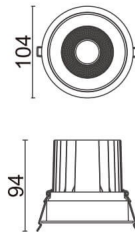

### COMFORT

Lavov downlight from the family COMFORT with a power of 20W, CRI 80 and CCT 4000K, 12 degrees beam angle. With a total lumen output of 1660lm, and a luminous efficacy of 83lm/W. Made in Die Cast Aluminum and finished in Black color. ON/OFF driver.

### Product

<b>Real power (W)</b>	<b>20</b>
<b>Real luminous flux (Lm)</b>	<b>1660</b>
<b>Luminous efficiency (Lm/W)</b>	<b>83</b>
<b>Beam angle (°)</b>	<b>12</b>
<b>Life time (h)</b>	<b>50000 h L80B10</b>
<b>IP</b>	<b>20</b>
<b>Electrical class insulation</b>	<b>Clas II</b>
<b>Colour</b>	<b>Black</b>
<b>Control gear included</b>	<b>Yes</b>
<b>Control gear</b>	<b>ON/OFF</b>
<b>Flicker Free</b>	<b>Yes</b>
<b>Light source</b>	<b>LED</b>
<b>Type of LED</b>	<b>COB</b>
<b>Colour temperature (K)</b>	<b>4000</b>
<b>Colour consistency (SDCM)</b>	<b>SDCM&lt;3</b>
<b>CRI</b>	<b>80</b>