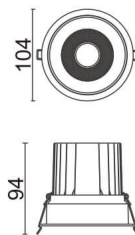

COMFORT

Lavov downlight from the family COMFORT with a power of 20W, CRI 80 and CCT 4000K, 12 degrees beam angle. With a total lumen output of 1660lm, and a luminous efficacy of 83lm/W. Made in Die Cast Aluminum and finished in Grey color. ON/OFF driver.

Item code	86.D058.2411.03
Product type	Indoor
Category	Downlights
Family	COMFORT
Pictograms	

Scheme

Product

Real power (W)	20
Real luminous flux (Lm)	1660
Luminous efficiency (Lm/W)	83
Beam angle (°)	12
Life time (h)	50000 h L80B10
IP	20
Electrical class insulation	Clas II
Colour	Grey
Control gear included	Yes
Control gear	ON/OFF
Flicker Free	Yes
Light source	LED
Type of LED	COB
Colour temperature (K)	4000
Colour consistency (SDCM)	SDCM<3
CRI	80