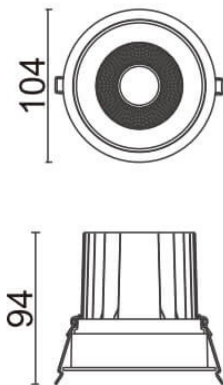

COMFORT

Lavov downlight from the family COMFORT with a power of 20W, CRI 80 and CCT 4000K, 12 degrees beam angle. With a total lumen output of 1660lm, and a luminous efficacy of 83lm/W. Made in Die Cast Aluminum and finished in Grey color. ON/OFF driver.

Scheme

Item code	86.D058.2411.03
Product type	Indoor
Category	Downlights
Family	COMFORT
Pictograms	

Product	
Real power (W)	20
Real luminous flux (Lm)	1660
Luminous efficiency (Lm/W)	83
Beam angle (º)	12
Life time (h)	50000 h L80B10
IP	20
Electrical class insulation	Clas II
Colour	Grey
Control gear included	Yes
Control gear	ON/OFF
Flicker Free	Yes
Light source	LED
Type of LED	COB
Colour temperature (K)	4000
Colour consistency (SDCM)	SDCM<3
CRI	80