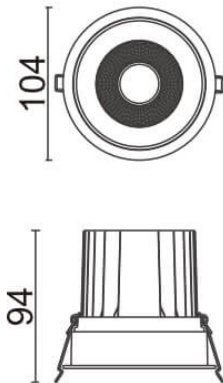

### COMFORT

Lavov downlight from the family COMFORT with a power of 20W, CRI 80 and CCT 4000K, 12 degrees beam angle. With a total lumen output of 1660lm, and a luminous efficacy of 83lm/W. Made in Die Cast Aluminum and finished in Grey color. ON/OFF driver.

### Scheme

Item code	86.D058.2411.03
Product type	Indoor
Category	Downlights
Family	COMFORT
Pictograms	

Product	
Real power (W)	20
Real luminous flux (Lm)	1660
Luminous efficiency (Lm/W)	83
Beam angle (°)	12
Life time (h)	50000 h L80B10
IP	20
Electrical class insulation	Clas II
Colour	Grey
Control gear included	Yes
Control gear	ON/OFF
Flicker Free	Yes
Light source	LED
Type of LED	COB
Colour temperature (K)	4000
Colour consistency (SDCM)	SDCM3
CRI	80