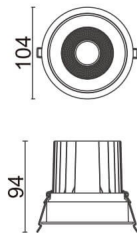

COMFORT

Lavov downlight from the family COMFORT with a power of 20W, CRI 80 and CCT 4000K, 12 degrees beam angle. With a total lumen output of 1660lm, and a luminous efficacy of 83lm/W. Made in Die Cast Aluminum and finished in Black color. DALI driver.

Item code	86.D058.2413.02
Product type	Indoor
Category	Downlights
Family	COMFORT
Pictograms	

Scheme

Product

Real power (W)	20
Real luminous flux (Lm)	1660
Luminous efficiency (Lm/W)	83
Beam angle (°)	12
Life time (h)	50000 h L80B10
IP	20
Electrical class insulation	Clas II
Colour	Black
Control gear included	Yes
Control gear	DALI
Flicker Free	Yes
Light source	LED
Type of LED	COB
Colour temperature (K)	4000
Colour consistency (SDCM)	SDCM<3
CRI	80