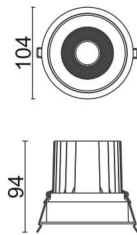

COMFORT

Lavov downlight from the family COMFORT with a power of 20W, CRI 80 and CCT 4000K, 12 degrees beam angle. With a total lumen output of 1660lm, and a luminous efficacy of 83lm/W. Made in Die Cast Aluminum and finished in Grey color. DALI driver.

Item code	86.D058.2413.03
Product type	Indoor
Category	Downlights
Family	COMFORT
Pictograms	

Scheme

Product

Real power (W)	20
Real luminous flux (Lm)	1660
Luminous efficiency (Lm/W)	83
Beam angle (°)	12
Life time (h)	50000 h L80B10
IP	20
Electrical class insulation	Clas II
Colour	Grey
Control gear included	Yes
Control gear	DALI
Flicker Free	Yes
Light source	LED
Type of LED	COB
Colour temperature (K)	4000
Colour consistency (SDCM)	SDCM<3
CRI	80