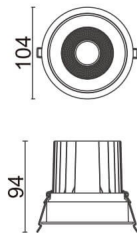

COMFORT

Lavov downlight from the family COMFORT with a power of 20W, CRI 80 and CCT 4000K, 24 degrees beam angle. With a total lumen output of 1660lm, and a luminous efficacy of 83lm/W. Made in Die Cast Aluminum and finished in White color. ON/OFF driver.

Item code	86.D058.2421.01
Product type	Indoor
Category	Downlights
Family	COMFORT
Pictograms	

Scheme

Product

Real power (W)	20
Real luminous flux (Lm)	1660
Luminous efficiency (Lm/W)	83
Beam angle (°)	24
Life time (h)	50000 h L80B10
IP	20
Electrical class insulation	Clas II
Colour	White
Control gear included	Yes
Control gear	ON/OFF
Flicker Free	Yes
Light source	LED
Type of LED	COB
Colour temperature (K)	4000
Colour consistency (SDCM)	SDCM<3
CRI	80