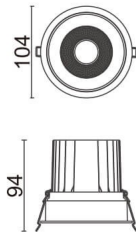

COMFORT

Lavov downlight from the family COMFORT with a power of 20W, CRI 80 and CCT 4000K, 24 degrees beam angle. With a total lumen output of 1660lm, and a luminous efficacy of 83lm/W. Made in Die Cast Aluminum and finished in White color. ON/OFF driver.

| | |
|---------------------|---|
| Item code | 86.D058.2421.01 |
| Product type | Indoor |
| Category | Downlights |
| Family | COMFORT |
| Pictograms |  |

Scheme

Product

| | |
|------------------------------------|-----------------------|
| Real power (W) | 20 |
| Real luminous flux (Lm) | 1660 |
| Luminous efficiency (Lm/W) | 83 |
| Beam angle (°) | 24 |
| Life time (h) | 50000 h L80B10 |
| IP | 20 |
| Electrical class insulation | Clas II |
| Colour | White |
| Control gear included | Yes |
| Control gear | ON/OFF |
| Flicker Free | Yes |
| Light source | LED |
| Type of LED | COB |
| Colour temperature (K) | 4000 |
| Colour consistency (SDCM) | SDCM<3 |
| CRI | 80 |