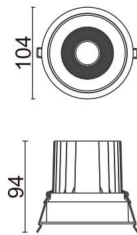

COMFORT

Lavov downlight from the family COMFORT with a power of 20W, CRI 80 and CCT 4000K, 24 degrees beam angle. With a total lumen output of 1660lm, and a luminous efficacy of 83lm/W. Made in Die Cast Aluminum and finished in Black color. ON/OFF driver.

Item code	86.D058.2421.02
Product type	Indoor
Category	Downlights
Family	COMFORT
Pictograms	

Scheme

Product

Real power (W)	20
Real luminous flux (Lm)	1660
Luminous efficiency (Lm/W)	83
Beam angle (°)	24
Life time (h)	50000 h L80B10
IP	20
Electrical class insulation	Clas II
Colour	Black
Control gear included	Yes
Control gear	ON/OFF
Flicker Free	Yes
Light source	LED
Type of LED	COB
Colour temperature (K)	4000
Colour consistency (SDCM)	SDCM<3
CRI	80