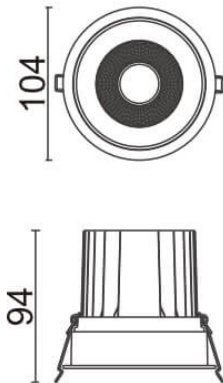

**COMFORT**

Lavov downlight from the family COMFORT with a power of 20W, CRI 80 and CCT 4000K, 24 degrees beam angle. With a total lumen output of 1660lm, and a luminous efficacy of 83lm/W. Made in Die Cast Aluminum and finished in Black color. ON/OFF driver.

**Scheme**

<b>Item code</b>	<b>86.D058.2421.02</b>
<b>Product type</b>	<b>Indoor</b>
<b>Category</b>	<b>Downlights</b>
<b>Family</b>	<b>COMFORT</b>
<b>Pictograms</b>	

<b>Product</b>	
<b>Real power (W)</b>	<b>20</b>
<b>Real luminous flux (Lm)</b>	<b>1660</b>
<b>Luminous efficiency (Lm/W)</b>	<b>83</b>
<b>Beam angle (°)</b>	<b>24</b>
<b>Life time (h)</b>	<b>50000 h L80B10</b>
<b>IP</b>	<b>20</b>
<b>Electrical class insulation</b>	<b>Clas II</b>
<b>Colour</b>	<b>Black</b>
<b>Control gear included</b>	<b>Yes</b>
<b>Control gear</b>	<b>ON/OFF</b>
<b>Flicker Free</b>	<b>Yes</b>
<b>Light source</b>	<b>LED</b>
<b>Type of LED</b>	<b>COB</b>
<b>Colour temperature (K)</b>	<b>4000</b>
<b>Colour consistency (SDCM)</b>	<b>SDCM3</b>
<b>CRI</b>	<b>80</b>