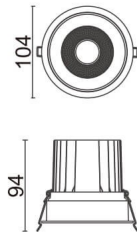

COMFORT

Lavov downlight from the family COMFORT with a power of 20W, CRI 80 and CCT 4000K, 24 degrees beam angle. With a total lumen output of 1660lm, and a luminous efficacy of 83lm/W. Made in Die Cast Aluminum and finished in Grey color. ON/OFF driver.

Item code	86.D058.2421.03
Product type	Indoor
Category	Downlights
Family	COMFORT
Pictograms	

Scheme

Product

Real power (W)	20
Real luminous flux (Lm)	1660
Luminous efficiency (Lm/W)	83
Beam angle (°)	24
Life time (h)	50000 h L80B10
IP	20
Electrical class insulation	Clas II
Colour	Grey
Control gear included	Yes
Control gear	ON/OFF
Flicker Free	Yes
Light source	LED
Type of LED	COB
Colour temperature (K)	4000
Colour consistency (SDCM)	SDCM<3
CRI	80