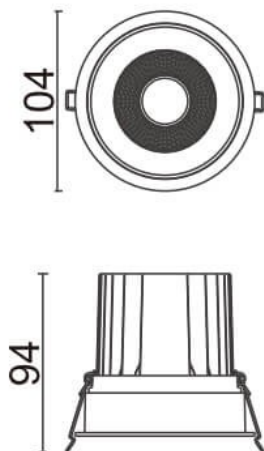

COMFORT

Lavov downlight from the family COMFORT with a power of 20W, CRI 80 and CCT 4000K, 24 degrees beam angle. With a total lumen output of 1660lm, and a luminous efficacy of 83lm/W. Made in Die Cast Aluminum and finished in Grey color. ON/OFF driver.

Item code	86.D058.2421.03
Product type	Indoor
Category	Downlights
Family	COMFORT
Pictograms	

Scheme

Product	
Real power (W)	20
Real luminous flux (Lm)	1660
Luminous efficiency (Lm/W)	83
Beam angle (°)	24
Life time (h)	50000 h L80B10
IP	20
Electrical class insulation	Clas II
Colour	Grey
Control gear included	Yes
Control gear	ON/OFF
Flicker Free	Yes
Light source	LED
Type of LED	COB
Colour temperature (K)	4000
Colour consistency (SDCM)	SDCM<3
CRI	80