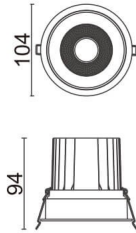

COMFORT

Lavov downlight from the family COMFORT with a power of 20W, CRI 80 and CCT 4000K, 24 degrees beam angle. With a total lumen output of 1660lm, and a luminous efficacy of 83lm/W. Made in Die Cast Aluminum and finished in Black color. DALI driver.

Item code	86.D058.2423.02
Product type	Indoor
Category	Downlights
Family	COMFORT
Pictograms	

Scheme

Product

Real power (W)	20
Real luminous flux (Lm)	1660
Luminous efficiency (Lm/W)	83
Beam angle (°)	24
Life time (h)	50000 h L80B10
IP	20
Electrical class insulation	Clas II
Colour	Black
Control gear included	Yes
Control gear	DALI
Flicker Free	Yes
Light source	LED
Type of LED	COB
Colour temperature (K)	4000
Colour consistency (SDCM)	SDCM<3
CRI	80