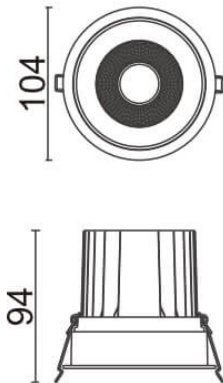

COMFORT

Lavov downlight from the family COMFORT with a power of 20W, CRI 80 and CCT 4000K, 40 degrees beam angle. With a total lumen output of 1660lm, and a luminous efficacy of 83lm/W. Made in Die Cast Aluminum and finished in White color. ON/OFF driver.

Scheme

Item code	86.D058.2431.01
Product type	Indoor
Category	Downlights
Family	COMFORT
Pictograms	

Product	
Real power (W)	20
Real luminous flux (Lm)	1660
Luminous efficiency (Lm/W)	83
Beam angle (º)	40
Life time (h)	50000 h L80B10
IP	20
Electrical class insulation	Clas II
Colour	White
Control gear included	Yes
Control gear	ON/OFF
Flicker Free	Yes
Light source	LED
Type of LED	COB
Colour temperature (K)	4000
Colour consistency (SDCM)	SDCM<3
CRI	80