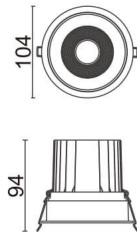

COMFORT

Lavov downlight from the family COMFORT with a power of 20W, CRI 80 and CCT 4000K, 40 degrees beam angle. With a total lumen output of 1660lm, and a luminous efficacy of 83lm/W. Made in Die Cast Aluminum and finished in White color. ON/OFF driver.

Item code	86.D058.2431.01
Product type	Indoor
Category	Downlights
Family	COMFORT
Pictograms	

Scheme

Product

Real power (W)	20
Real luminous flux (Lm)	1660
Luminous efficiency (Lm/W)	83
Beam angle (°)	40
Life time (h)	50000 h L80B10
IP	20
Electrical class insulation	Clas II
Colour	White
Control gear included	Yes
Control gear	ON/OFF
Flicker Free	Yes
Light source	LED
Type of LED	COB
Colour temperature (K)	4000
Colour consistency (SDCM)	SDCM<3
CRI	80