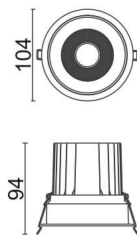

COMFORT

Lavov downlight from the family COMFORT with a power of 20W, CRI 80 and CCT 4000K, 40 degrees beam angle. With a total lumen output of 1660lm, and a luminous efficacy of 83lm/W. Made in Die Cast Aluminum and finished in Black color. ON/OFF driver.

Item code	86.D058.2431.02
Product type	Indoor
Category	Downlights
Family	COMFORT
Pictograms	

Scheme

Product

Real power (W)	20
Real luminous flux (Lm)	1660
Luminous efficiency (Lm/W)	83
Beam angle (°)	40
Life time (h)	50000 h L80B10
IP	20
Electrical class insulation	Clas II
Colour	Black
Control gear included	Yes
Control gear	ON/OFF
Flicker Free	Yes
Light source	LED
Type of LED	COB
Colour temperature (K)	4000
Colour consistency (SDCM)	SDCM<3
CRI	80