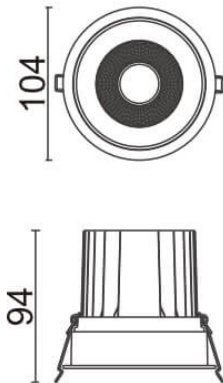

COMFORT

Lavov downlight from the family COMFORT with a power of 20W, CRI 80 and CCT 4000K, 40 degrees beam angle. With a total lumen output of 1660lm, and a luminous efficacy of 83lm/W. Made in Die Cast Aluminum and finished in Black color. ON/OFF driver.

Scheme

Item code	86.D058.2431.02
Product type	Indoor
Category	Downlights
Family	COMFORT
Pictograms	

Product	
Real power (W)	20
Real luminous flux (Lm)	1660
Luminous efficiency (Lm/W)	83
Beam angle (°)	40
Life time (h)	50000 h L80B10
IP	20
Electrical class insulation	Clas II
Colour	Black
Control gear included	Yes
Control gear	ON/OFF
Flicker Free	Yes
Light source	LED
Type of LED	COB
Colour temperature (K)	4000
Colour consistency (SDCM)	SDCM3
CRI	80