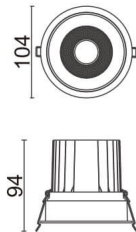

Scheme

Product

Real power (W)	20
Real luminous flux (Lm)	1660
Luminous efficiency (Lm/W)	83
Beam angle (°)	40
Life time (h)	50000 h L80B10
IP	20
Electrical class insulation	Clas II
Colour	Black
Control gear included	Yes
Control gear	ON/OFF
Flicker Free	Yes
Light source	LED
Type of LED	COB
Colour temperature (K)	4000
Colour consistency (SDCM)	SDCM<3
CRI	80