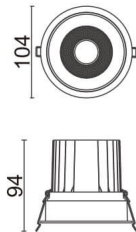

COMFORT

Lavov downlight from the family COMFORT with a power of 20W, CRI 80 and CCT 4000K, 40 degrees beam angle. With a total lumen output of 1660lm, and a luminous efficacy of 83lm/W. Made in Die Cast Aluminum and finished in Black color. ON/OFF driver.

Item code	86.D058.2431.02
Product type	Indoor
Category	Downlights
Family	COMFORT
Pictograms	

Scheme

Product

Real power (W)	20
Real luminous flux (Lm)	1660
Luminous efficiency (Lm/W)	83
Beam angle (°)	40
Life time (h)	50000 h L80B10
IP	20
Electrical class insulation	Clas II
Colour	Black
Control gear included	Yes
Control gear	ON/OFF
Flicker Free	Yes
Light source	LED
Type of LED	COB
Colour temperature (K)	4000
Colour consistency (SDCM)	SDCM<3
CRI	80