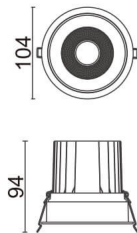

COMFORT

Lavov downlight from the family COMFORT with a power of 20W, CRI 80 and CCT 4000K, 40 degrees beam angle. With a total lumen output of 1660lm, and a luminous efficacy of 83lm/W. Made in Die Cast Aluminum and finished in Black color. DALI driver.

Item code	86.D058.2433.02
Product type	Indoor
Category	Downlights
Family	COMFORT
Pictograms	

Scheme

Product

Real power (W)	20
Real luminous flux (Lm)	1660
Luminous efficiency (Lm/W)	83
Beam angle (°)	40
Life time (h)	50000 h L80B10
IP	20
Electrical class insulation	Clas II
Colour	Black
Control gear included	Yes
Control gear	DALI
Flicker Free	Yes
Light source	LED
Type of LED	COB
Colour temperature (K)	4000
Colour consistency (SDCM)	SDCM<3
CRI	80