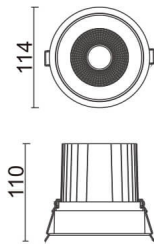

### COMFORT

Lavov downlight from the family COMFORT with a power of 30W, CRI 80 and CCT 3000K, 12 degrees beam angle. With a total lumen output of 2550lm, and a luminous efficacy of 85lm/W. Made in Die Cast Aluminum and finished in White color. ON/OFF driver.

### Scheme

|                                    |                       |
|------------------------------------|-----------------------|
| <b>Product</b>                     |                       |
| <b>Real power (W)</b>              | <b>30</b>             |
| <b>Real luminous flux (Lm)</b>     | <b>2550</b>           |
| <b>Luminous efficiency (Lm/W)</b>  | <b>85</b>             |
| <b>Beam angle (°)</b>              | <b>12</b>             |
| <b>Life time (h)</b>               | <b>50000 h L80B10</b> |
| <b>IP</b>                          | <b>20</b>             |
| <b>Electrical class insulation</b> | <b>Clas II</b>        |
| <b>Colour</b>                      | <b>White</b>          |
| <b>Control gear included</b>       | <b>Yes</b>            |
| <b>Control gear</b>                | <b>ON/OFF</b>         |
| <b>Flicker Free</b>                | <b>Yes</b>            |
| <b>Light source</b>                | <b>LED</b>            |
| <b>Type of LED</b>                 | <b>COB</b>            |
| <b>Colour temperature (K)</b>      | <b>3000</b>           |
| <b>Colour consistency (SDCM)</b>   | <b>SDCM&lt;3</b>      |
| <b>CRI</b>                         | <b>80</b>             |