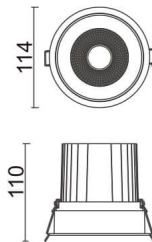

### COMFORT

Lavov downlight from the family COMFORT with a power of 30W, CRI 80 and CCT 3000K, 12 degrees beam angle. With a total lumen output of 2550lm, and a luminous efficacy of 85lm/W. Made in Die Cast Aluminum and finished in White color. ON/OFF driver.

### Product

<b>Real power (W)</b>	<b>30</b>
<b>Real luminous flux (Lm)</b>	<b>2550</b>
<b>Luminous efficiency (Lm/W)</b>	<b>85</b>
<b>Beam angle (°)</b>	<b>12</b>
<b>Life time (h)</b>	<b>50000 h L80B10</b>
<b>IP</b>	<b>20</b>
<b>Electrical class insulation</b>	<b>Clas II</b>
<b>Colour</b>	<b>White</b>
<b>Control gear included</b>	<b>Yes</b>
<b>Control gear</b>	<b>ON/OFF</b>
<b>Flicker Free</b>	<b>Yes</b>
<b>Light source</b>	<b>LED</b>
<b>Type of LED</b>	<b>COB</b>
<b>Colour temperature (K)</b>	<b>3000</b>
<b>Colour consistency (SDCM)</b>	<b>SDCM&lt;3</b>
<b>CRI</b>	<b>80</b>