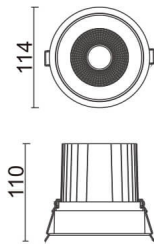

Scheme

Product	
Real power (W)	30
Real luminous flux (Lm)	2550
Luminous efficiency (Lm/W)	85
Beam angle (°)	12
Life time (h)	50000 h L80B10
IP	20
Electrical class insulation	Clas II
Colour	White
Control gear included	Yes
Control gear	ON/OFF
Flicker Free	Yes
Light source	LED
Type of LED	COB
Colour temperature (K)	3000
Colour consistency (SDCM)	SDCM<3
CRI	80