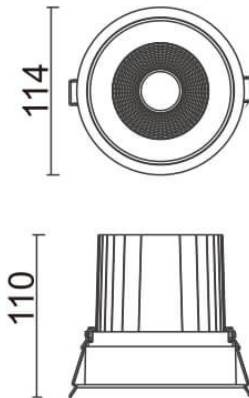

### COMFORT

Lavov downlight from the family COMFORT with a power of 30W, CRI 80 and CCT 3000K, 12 degrees beam angle. With a total lumen output of 2550lm, and a luminous efficacy of 85lm/W. Made in Die Cast Aluminum and finished in Black color. ON/OFF driver.

### Scheme

Item code	86.D058.3311.02
Product type	Indoor
Category	Downlights
Family	COMFORT
Pictograms	

Product	
Real power (W)	30
Real luminous flux (Lm)	2550
Luminous efficiency (Lm/W)	85
Beam angle (&ordm;)	12
Life time (h)	50000 h L80B10
IP	20
Electrical class insulation	Clas II
Colour	Black
Control gear included	Yes
Control gear	ON/OFF
Flicker Free	Yes
Light source	LED
Type of LED	COB
Colour temperature (K)	3000
Colour consistency (SDCM)	SDCM<3
CRI	80