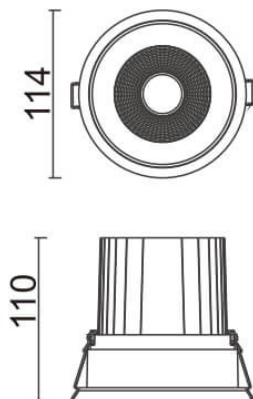

COMFORT

Lavov downlight from the family COMFORT with a power of 30W, CRI 80 and CCT 3000K, 12 degrees beam angle. With a total lumen output of 2550lm, and a luminous efficacy of 85lm/W. Made in Die Cast Aluminum and finished in Black color. ON/OFF driver.

Scheme

Item code	86.D058.3311.02
Product type	Indoor
Category	Downlights
Family	COMFORT
Pictograms	

Product	
Real power (W)	30
Real luminous flux (Lm)	2550
Luminous efficiency (Lm/W)	85
Beam angle (°)	12
Life time (h)	50000 h L80B10
IP	20
Electrical class insulation	Clas II
Colour	Black
Control gear included	Yes
Control gear	ON/OFF
Flicker Free	Yes
Light source	LED
Type of LED	COB
Colour temperature (K)	3000
Colour consistency (SDCM)	SDCM3
CRI	80