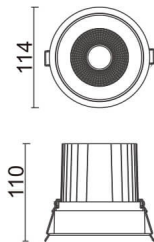

COMFORT

Lavov downlight from the family COMFORT with a power of 30W, CRI 80 and CCT 3000K, 12 degrees beam angle. With a total lumen output of 2550lm, and a luminous efficacy of 85lm/W. Made in Die Cast Aluminum and finished in Black color. ON/OFF driver.

Item code	86.D058.3311.02
Product type	Indoor
Category	Downlights
Family	COMFORT
Pictograms	

Scheme

Product

Real power (W)	30
Real luminous flux (Lm)	2550
Luminous efficiency (Lm/W)	85
Beam angle (°)	12
Life time (h)	50000 h L80B10
IP	20
Electrical class insulation	Clas II
Colour	Black
Control gear included	Yes
Control gear	ON/OFF
Flicker Free	Yes
Light source	LED
Type of LED	COB
Colour temperature (K)	3000
Colour consistency (SDCM)	SDCM<3
CRI	80