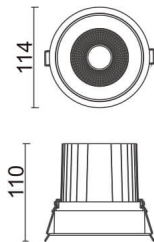

COMFORT

Lavov downlight from the family COMFORT with a power of 30W, CRI 80 and CCT 3000K, 12 degrees beam angle. With a total lumen output of 2550lm, and a luminous efficacy of 85lm/W. Made in Die Cast Aluminum and finished in Black color. ON/OFF driver.

Item code	86.D058.3311.02
Product type	Indoor
Category	Downlights
Family	COMFORT
Pictograms	

Scheme

Product	
Real power (W)	30
Real luminous flux (Lm)	2550
Luminous efficiency (Lm/W)	85
Beam angle (°)	12
Life time (h)	50000 h L80B10
IP	20
Electrical class insulation	Clas II
Colour	Black
Control gear included	Yes
Control gear	ON/OFF
Flicker Free	Yes
Light source	LED
Type of LED	COB
Colour temperature (K)	3000
Colour consistency (SDCM)	SDCM<3
CRI	80