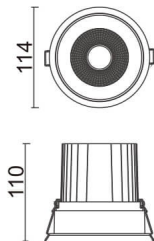

COMFORT

Lavov downlight from the family COMFORT with a power of 30W, CRI 80 and CCT 3000K, 12 degrees beam angle. With a total lumen output of 2550lm, and a luminous efficacy of 85lm/W. Made in Die Cast Aluminum and finished in Black color. ON/OFF driver.

| | |
|---------------------|---|
| Item code | 86.D058.3311.02 |
| Product type | Indoor |
| Category | Downlights |
| Family | COMFORT |
| Pictograms |  |

Scheme

| | |
|------------------------------------|-----------------------|
| Product | |
| Real power (W) | 30 |
| Real luminous flux (Lm) | 2550 |
| Luminous efficiency (Lm/W) | 85 |
| Beam angle (°) | 12 |
| Life time (h) | 50000 h L80B10 |
| IP | 20 |
| Electrical class insulation | Clas II |
| Colour | Black |
| Control gear included | Yes |
| Control gear | ON/OFF |
| Flicker Free | Yes |
| Light source | LED |
| Type of LED | COB |
| Colour temperature (K) | 3000 |
| Colour consistency (SDCM) | SDCM<3 |
| CRI | 80 |