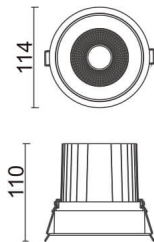

COMFORT

Lavov downlight from the family COMFORT with a power of 30W, CRI 80 and CCT 3000K, 12 degrees beam angle. With a total lumen output of 2550lm, and a luminous efficacy of 85lm/W. Made in Die Cast Aluminum and finished in Grey color. ON/OFF driver.

Item code	86.D058.3311.03
Product type	Indoor
Category	Downlights
Family	COMFORT
Pictograms	

Scheme

Product

Real power (W)	30
Real luminous flux (Lm)	2550
Luminous efficiency (Lm/W)	85
Beam angle (°)	12
Life time (h)	50000 h L80B10
IP	20
Electrical class insulation	Clas II
Colour	Grey
Control gear included	Yes
Control gear	ON/OFF
Flicker Free	Yes
Light source	LED
Type of LED	COB
Colour temperature (K)	3000
Colour consistency (SDCM)	SDCM<3
CRI	80