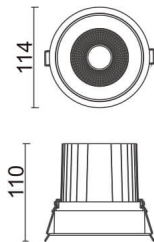

Scheme

Product

Real power (W)	30
Real luminous flux (Lm)	2550
Luminous efficiency (Lm/W)	85
Beam angle (°)	12
Life time (h)	50000 h L80B10
IP	20
Electrical class insulation	Clas II
Colour	Grey
Control gear included	Yes
Control gear	ON/OFF
Flicker Free	Yes
Light source	LED
Type of LED	COB
Colour temperature (K)	3000
Colour consistency (SDCM)	SDCM<3
CRI	80