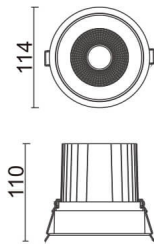

COMFORT

Lavov downlight from the family COMFORT with a power of 30W, CRI 80 and CCT 3000K, 12 degrees beam angle. With a total lumen output of 2550lm, and a luminous efficacy of 85lm/W. Made in Die Cast Aluminum and finished in Grey color. ON/OFF driver.

Item code	86.D058.3311.03
Product type	Indoor
Category	Downlights
Family	COMFORT
Pictograms	

Scheme

Product	
Real power (W)	30
Real luminous flux (Lm)	2550
Luminous efficiency (Lm/W)	85
Beam angle (°)	12
Life time (h)	50000 h L80B10
IP	20
Electrical class insulation	Clas II
Colour	Grey
Control gear included	Yes
Control gear	ON/OFF
Flicker Free	Yes
Light source	LED
Type of LED	COB
Colour temperature (K)	3000
Colour consistency (SDCM)	SDCM<3
CRI	80