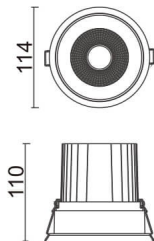

COMFORT

Lavov downlight from the family COMFORT with a power of 30W, CRI 80 and CCT 3000K, 12 degrees beam angle. With a total lumen output of 2550lm, and a luminous efficacy of 85lm/W. Made in Die Cast Aluminum and finished in Black color. DALI driver.

Item code	86.D058.3313.02
Product type	Indoor
Category	Downlights
Family	COMFORT
Pictograms	

Scheme

Product	
Real power (W)	30
Real luminous flux (Lm)	2550
Luminous efficiency (Lm/W)	85
Beam angle (°)	12
Life time (h)	50000 h L80B10
IP	20
Electrical class insulation	Clas II
Colour	Black
Control gear included	Yes
Control gear	DALI
Flicker Free	Yes
Light source	LED
Type of LED	COB
Colour temperature (K)	3000
Colour consistency (SDCM)	SDCM<3
CRI	80