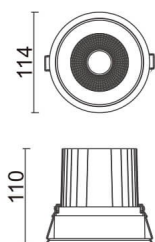

COMFORT

Lavov downlight from the family COMFORT with a power of 30W, CRI 80 and CCT 3000K, 12 degrees beam angle. With a total lumen output of 2550lm, and a luminous efficacy of 85lm/W. Made in Die Cast Aluminum and finished in Grey color. DALI driver.

Item code	86.D058.3313.03
Product type	Indoor
Category	Downlights
Family	COMFORT
Pictograms	

Scheme

Product

Real power (W)	30
Real luminous flux (Lm)	2550
Luminous efficiency (Lm/W)	85
Beam angle (°)	12
Life time (h)	50000 h L80B10
IP	20
Electrical class insulation	Clas II
Colour	Grey
Control gear included	Yes
Control gear	DALI
Flicker Free	Yes
Light source	LED
Type of LED	COB
Colour temperature (K)	3000
Colour consistency (SDCM)	SDCM<3
CRI	80