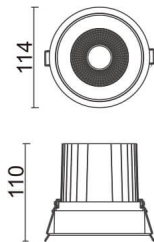

COMFORT

Lavov downlight from the family COMFORT with a power of 30W, CRI 80 and CCT 3000K, 24 degrees beam angle. With a total lumen output of 2550lm, and a luminous efficacy of 85lm/W. Made in Die Cast Aluminum and finished in White color. ON/OFF driver.

Item code	86.D058.3321.01
Product type	Indoor
Category	Downlights
Family	COMFORT
Pictograms	

Scheme

Product

Real power (W)	30
Real luminous flux (Lm)	2550
Luminous efficiency (Lm/W)	85
Beam angle (°)	24
Life time (h)	50000 h L80B10
IP	20
Electrical class insulation	Clas II
Colour	White
Control gear included	Yes
Control gear	ON/OFF
Flicker Free	Yes
Light source	LED
Type of LED	COB
Colour temperature (K)	3000
Colour consistency (SDCM)	SDCM<3
CRI	80