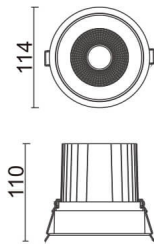

### COMFORT

Lavov downlight from the family COMFORT with a power of 30W, CRI 80 and CCT 3000K, 24 degrees beam angle. With a total lumen output of 2550lm, and a luminous efficacy of 85lm/W. Made in Die Cast Aluminum and finished in White color. ON/OFF driver.

### Scheme

<b>Product</b>	
<b>Real power (W)</b>	<b>30</b>
<b>Real luminous flux (Lm)</b>	<b>2550</b>
<b>Luminous efficiency (Lm/W)</b>	<b>85</b>
<b>Beam angle (°)</b>	<b>24</b>
<b>Life time (h)</b>	<b>50000 h L80B10</b>
<b>IP</b>	<b>20</b>
<b>Electrical class insulation</b>	<b>Clas II</b>
<b>Colour</b>	<b>White</b>
<b>Control gear included</b>	<b>Yes</b>
<b>Control gear</b>	<b>ON/OFF</b>
<b>Flicker Free</b>	<b>Yes</b>
<b>Light source</b>	<b>LED</b>
<b>Type of LED</b>	<b>COB</b>
<b>Colour temperature (K)</b>	<b>3000</b>
<b>Colour consistency (SDCM)</b>	<b>SDCM&lt;3</b>
<b>CRI</b>	<b>80</b>