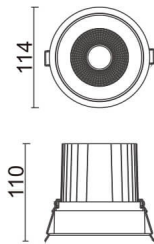

COMFORT

Lavov downlight from the family COMFORT with a power of 30W, CRI 80 and CCT 3000K, 24 degrees beam angle. With a total lumen output of 2550lm, and a luminous efficacy of 85lm/W. Made in Die Cast Aluminum and finished in Black color. ON/OFF driver.

Item code	86.D058.3321.02
Product type	Indoor
Category	Downlights
Family	COMFORT
Pictograms	

Scheme

Product	
Real power (W)	30
Real luminous flux (Lm)	2550
Luminous efficiency (Lm/W)	85
Beam angle (°)	24
Life time (h)	50000 h L80B10
IP	20
Electrical class insulation	Clas II
Colour	Black
Control gear included	Yes
Control gear	ON/OFF
Flicker Free	Yes
Light source	LED
Type of LED	COB
Colour temperature (K)	3000
Colour consistency (SDCM)	SDCM<3
CRI	80