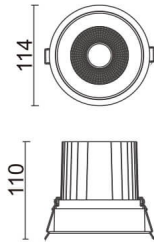

### COMFORT

Lavov downlight from the family COMFORT with a power of 30W, CRI 80 and CCT 3000K, 24 degrees beam angle. With a total lumen output of 2550lm, and a luminous efficacy of 85lm/W. Made in Die Cast Aluminum and finished in Black color. ON/OFF driver.

### Product

<b>Real power (W)</b>	<b>30</b>
<b>Real luminous flux (Lm)</b>	<b>2550</b>
<b>Luminous efficiency (Lm/W)</b>	<b>85</b>
<b>Beam angle (°)</b>	<b>24</b>
<b>Life time (h)</b>	<b>50000 h L80B10</b>
<b>IP</b>	<b>20</b>
<b>Electrical class insulation</b>	<b>Clas II</b>
<b>Colour</b>	<b>Black</b>
<b>Control gear included</b>	<b>Yes</b>
<b>Control gear</b>	<b>ON/OFF</b>
<b>Flicker Free</b>	<b>Yes</b>
<b>Light source</b>	<b>LED</b>
<b>Type of LED</b>	<b>COB</b>
<b>Colour temperature (K)</b>	<b>3000</b>
<b>Colour consistency (SDCM)</b>	<b>SDCM&lt;3</b>
<b>CRI</b>	<b>80</b>