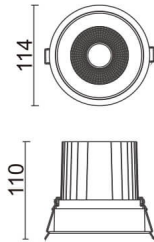

COMFORT

Lavov downlight from the family COMFORT with a power of 30W, CRI 80 and CCT 3000K, 24 degrees beam angle. With a total lumen output of 2550lm, and a luminous efficacy of 85lm/W. Made in Die Cast Aluminum and finished in Black color. ON/OFF driver.

Item code	86.D058.3321.02
Product type	Indoor
Category	Downlights
Family	COMFORT
Pictograms	

Scheme

Product	
Real power (W)	30
Real luminous flux (Lm)	2550
Luminous efficiency (Lm/W)	85
Beam angle (°)	24
Life time (h)	50000 h L80B10
IP	20
Electrical class insulation	Clas II
Colour	Black
Control gear included	Yes
Control gear	ON/OFF
Flicker Free	Yes
Light source	LED
Type of LED	COB
Colour temperature (K)	3000
Colour consistency (SDCM)	SDCM<3
CRI	80