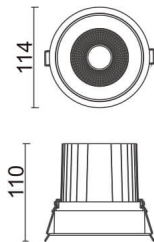

COMFORT

Lavov downlight from the family COMFORT with a power of 30W, CRI 80 and CCT 3000K, 24 degrees beam angle. With a total lumen output of 2550lm, and a luminous efficacy of 85lm/W. Made in Die Cast Aluminum and finished in Grey color. ON/OFF driver.

Item code	86.D058.3321.03
Product type	Indoor
Category	Downlights
Family	COMFORT
Pictograms	

Scheme

Product	
Real power (W)	30
Real luminous flux (Lm)	2550
Luminous efficiency (Lm/W)	85
Beam angle (°)	24
Life time (h)	50000 h L80B10
IP	20
Electrical class insulation	Clas II
Colour	Grey
Control gear included	Yes
Control gear	ON/OFF
Flicker Free	Yes
Light source	LED
Type of LED	COB
Colour temperature (K)	3000
Colour consistency (SDCM)	SDCM<3
CRI	80