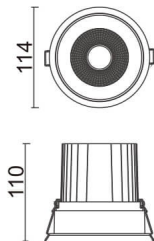

COMFORT

Lavov downlight from the family COMFORT with a power of 30W, CRI 80 and CCT 3000K, 24 degrees beam angle. With a total lumen output of 2550lm, and a luminous efficacy of 85lm/W. Made in Die Cast Aluminum and finished in Grey color. ON/OFF driver.

Item code	86.D058.3321.03
Product type	Indoor
Category	Downlights
Family	COMFORT
Pictograms	

Scheme

Product

Real power (W)	30
Real luminous flux (Lm)	2550
Luminous efficiency (Lm/W)	85
Beam angle (°)	24
Life time (h)	50000 h L80B10
IP	20
Electrical class insulation	Clas II
Colour	Grey
Control gear included	Yes
Control gear	ON/OFF
Flicker Free	Yes
Light source	LED
Type of LED	COB
Colour temperature (K)	3000
Colour consistency (SDCM)	SDCM<3
CRI	80