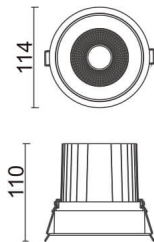

COMFORT

Lavov downlight from the family COMFORT with a power of 30W, CRI 80 and CCT 3000K, 24 degrees beam angle. With a total lumen output of 2550lm, and a luminous efficacy of 85lm/W. Made in Die Cast Aluminum and finished in Grey color. ON/OFF driver.

| | |
|---------------------|---|
| Item code | 86.D058.3321.03 |
| Product type | Indoor |
| Category | Downlights |
| Family | COMFORT |
| Pictograms |  |

Scheme

Product

| | |
|------------------------------------|-----------------------|
| Real power (W) | 30 |
| Real luminous flux (Lm) | 2550 |
| Luminous efficiency (Lm/W) | 85 |
| Beam angle (°) | 24 |
| Life time (h) | 50000 h L80B10 |
| IP | 20 |
| Electrical class insulation | Clas II |
| Colour | Grey |
| Control gear included | Yes |
| Control gear | ON/OFF |
| Flicker Free | Yes |
| Light source | LED |
| Type of LED | COB |
| Colour temperature (K) | 3000 |
| Colour consistency (SDCM) | SDCM<3 |
| CRI | 80 |