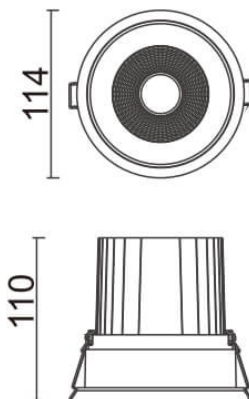

COMFORT

Lavov downlight from the family COMFORT with a power of 30W, CRI 80 and CCT 3000K, 24 degrees beam angle. With a total lumen output of 2550lm, and a luminous efficacy of 85lm/W. Made in Die Cast Aluminum and finished in Grey color. ON/OFF driver.

Scheme

Item code	86.D058.3321.03
Product type	Indoor
Category	Downlights
Family	COMFORT
Pictograms	

Product	
Real power (W)	30
Real luminous flux (Lm)	2550
Luminous efficiency (Lm/W)	85
Beam angle (°)	24
Life time (h)	50000 h L80B10
IP	20
Electrical class insulation	Clas II
Colour	Grey
Control gear included	Yes
Control gear	ON/OFF
Flicker Free	Yes
Light source	LED
Type of LED	COB
Colour temperature (K)	3000
Colour consistency (SDCM)	SDCM<3
CRI	80