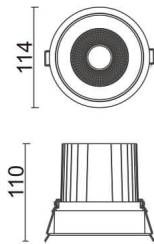

COMFORT

Lavov downlight from the family COMFORT with a power of 30W, CRI 80 and CCT 3000K, 24 degrees beam angle. With a total lumen output of 2550lm, and a luminous efficacy of 85lm/W. Made in Die Cast Aluminum and finished in White color. DALI driver.

Item code	86.D058.3323.01
Product type	Indoor
Category	Downlights
Family	COMFORT
Pictograms	

Scheme

Product	
Real power (W)	30
Real luminous flux (Lm)	2550
Luminous efficiency (Lm/W)	85
Beam angle (°)	24
Life time (h)	50000 h L80B10
IP	20
Electrical class insulation	Clas II
Colour	White
Control gear included	Yes
Control gear	DALI
Flicker Free	Yes
Light source	LED
Type of LED	COB
Colour temperature (K)	3000
Colour consistency (SDCM)	SDCM<3
CRI	80