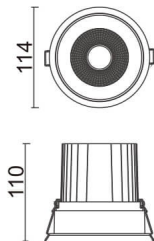

COMFORT

Lavov downlight from the family COMFORT with a power of 30W, CRI 80 and CCT 3000K, 24 degrees beam angle. With a total lumen output of 2550lm, and a luminous efficacy of 85lm/W. Made in Die Cast Aluminum and finished in Black color. DALI driver.

Item code	86.D058.3323.02
Product type	Indoor
Category	Downlights
Family	COMFORT
Pictograms	

Scheme

Product	
Real power (W)	30
Real luminous flux (Lm)	2550
Luminous efficiency (Lm/W)	85
Beam angle (°)	24
Life time (h)	50000 h L80B10
IP	20
Electrical class insulation	Clas II
Colour	Black
Control gear included	Yes
Control gear	DALI
Flicker Free	Yes
Light source	LED
Type of LED	COB
Colour temperature (K)	3000
Colour consistency (SDCM)	SDCM<3
CRI	80