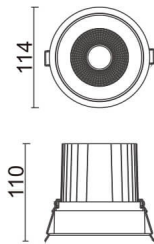

COMFORT

Lavov downlight from the family COMFORT with a power of 30W, CRI 80 and CCT 3000K, 24 degrees beam angle. With a total lumen output of 2550lm, and a luminous efficacy of 85lm/W. Made in Die Cast Aluminum and finished in Grey color. DALI driver.

Item code	86.D058.3323.03
Product type	Indoor
Category	Downlights
Family	COMFORT
Pictograms	

Scheme

Product	
Real power (W)	30
Real luminous flux (Lm)	2550
Luminous efficiency (Lm/W)	85
Beam angle (°)	24
Life time (h)	50000 h L80B10
IP	20
Electrical class insulation	Clas II
Colour	Grey
Control gear included	Yes
Control gear	DALI
Flicker Free	Yes
Light source	LED
Type of LED	COB
Colour temperature (K)	3000
Colour consistency (SDCM)	SDCM<3
CRI	80