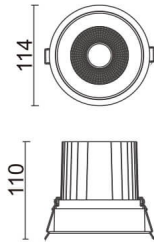

COMFORT

Lavov downlight from the family COMFORT with a power of 30W, CRI 80 and CCT 3000K, 40 degrees beam angle. With a total lumen output of 2550lm, and a luminous efficacy of 85lm/W. Made in Die Cast Aluminum and finished in White color. ON/OFF driver.

Item code	86.D058.3331.01
Product type	Indoor
Category	Downlights
Family	COMFORT
Pictograms	

Scheme

Product

Real power (W)	30
Real luminous flux (Lm)	2550
Luminous efficiency (Lm/W)	85
Beam angle (°)	40
Life time (h)	50000 h L80B10
IP	20
Electrical class insulation	Clas II
Colour	White
Control gear included	Yes
Control gear	ON/OFF
Flicker Free	Yes
Light source	LED
Type of LED	COB
Colour temperature (K)	3000
Colour consistency (SDCM)	SDCM<3
CRI	80