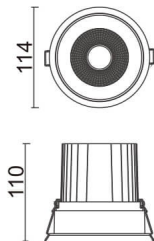

### COMFORT

Lavov downlight from the family COMFORT with a power of 30W, CRI 80 and CCT 3000K, 40 degrees beam angle. With a total lumen output of 2550lm, and a luminous efficacy of 85lm/W. Made in Die Cast Aluminum and finished in White color. ON/OFF driver.

### Scheme

<b>Product</b>	
<b>Real power (W)</b>	<b>30</b>
<b>Real luminous flux (Lm)</b>	<b>2550</b>
<b>Luminous efficiency (Lm/W)</b>	<b>85</b>
<b>Beam angle (°)</b>	<b>40</b>
<b>Life time (h)</b>	<b>50000 h L80B10</b>
<b>IP</b>	<b>20</b>
<b>Electrical class insulation</b>	<b>Clas II</b>
<b>Colour</b>	<b>White</b>
<b>Control gear included</b>	<b>Yes</b>
<b>Control gear</b>	<b>ON/OFF</b>
<b>Flicker Free</b>	<b>Yes</b>
<b>Light source</b>	<b>LED</b>
<b>Type of LED</b>	<b>COB</b>
<b>Colour temperature (K)</b>	<b>3000</b>
<b>Colour consistency (SDCM)</b>	<b>SDCM&lt;3</b>
<b>CRI</b>	<b>80</b>