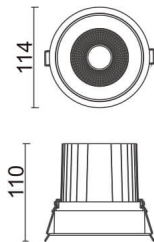

COMFORT

Lavov downlight from the family COMFORT with a power of 30W, CRI 80 and CCT 3000K, 40 degrees beam angle. With a total lumen output of 2550lm, and a luminous efficacy of 85lm/W. Made in Die Cast Aluminum and finished in White color. ON/OFF driver.

Item code	86.D058.3331.01
Product type	Indoor
Category	Downlights
Family	COMFORT
Pictograms	

Scheme

Product

Real power (W)	30
Real luminous flux (Lm)	2550
Luminous efficiency (Lm/W)	85
Beam angle (°)	40
Life time (h)	50000 h L80B10
IP	20
Electrical class insulation	Clas II
Colour	White
Control gear included	Yes
Control gear	ON/OFF
Flicker Free	Yes
Light source	LED
Type of LED	COB
Colour temperature (K)	3000
Colour consistency (SDCM)	SDCM<3
CRI	80