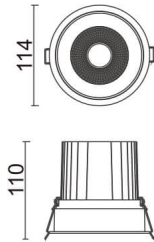

COMFORT

Lavov downlight from the family COMFORT with a power of 30W, CRI 80 and CCT 3000K, 40 degrees beam angle. With a total lumen output of 2550lm, and a luminous efficacy of 85lm/W. Made in Die Cast Aluminum and finished in Black color. ON/OFF driver.

Item code	86.D058.3331.02
Product type	Indoor
Category	Downlights
Family	COMFORT
Pictograms	

Scheme

Product

Real power (W)	30
Real luminous flux (Lm)	2550
Luminous efficiency (Lm/W)	85
Beam angle (°)	40
Life time (h)	50000 h L80B10
IP	20
Electrical class insulation	Clas II
Colour	Black
Control gear included	Yes
Control gear	ON/OFF
Flicker Free	Yes
Light source	LED
Type of LED	COB
Colour temperature (K)	3000
Colour consistency (SDCM)	SDCM<3
CRI	80