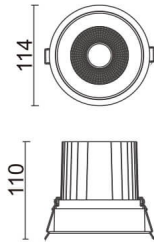

COMFORT

Lavov downlight from the family COMFORT with a power of 30W, CRI 80 and CCT 3000K, 40 degrees beam angle. With a total lumen output of 2550lm, and a luminous efficacy of 85lm/W. Made in Die Cast Aluminum and finished in Black color. ON/OFF driver.

Item code	86.D058.3331.02
Product type	Indoor
Category	Downlights
Family	COMFORT
Pictograms	

Scheme

Product	
Real power (W)	30
Real luminous flux (Lm)	2550
Luminous efficiency (Lm/W)	85
Beam angle (°)	40
Life time (h)	50000 h L80B10
IP	20
Electrical class insulation	Clas II
Colour	Black
Control gear included	Yes
Control gear	ON/OFF
Flicker Free	Yes
Light source	LED
Type of LED	COB
Colour temperature (K)	3000
Colour consistency (SDCM)	SDCM<3
CRI	80