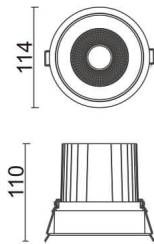

### COMFORT

Lavov downlight from the family COMFORT with a power of 30W, CRI 80 and CCT 3000K, 40 degrees beam angle. With a total lumen output of 2550lm, and a luminous efficacy of 85lm/W. Made in Die Cast Aluminum and finished in Black color. ON/OFF driver.

### Scheme

<b>Product</b>	
<b>Real power (W)</b>	<b>30</b>
<b>Real luminous flux (Lm)</b>	<b>2550</b>
<b>Luminous efficiency (Lm/W)</b>	<b>85</b>
<b>Beam angle (°)</b>	<b>40</b>
<b>Life time (h)</b>	<b>50000 h L80B10</b>
<b>IP</b>	<b>20</b>
<b>Electrical class insulation</b>	<b>Clas II</b>
<b>Colour</b>	<b>Black</b>
<b>Control gear included</b>	<b>Yes</b>
<b>Control gear</b>	<b>ON/OFF</b>
<b>Flicker Free</b>	<b>Yes</b>
<b>Light source</b>	<b>LED</b>
<b>Type of LED</b>	<b>COB</b>
<b>Colour temperature (K)</b>	<b>3000</b>
<b>Colour consistency (SDCM)</b>	<b>SDCM&lt;3</b>
<b>CRI</b>	<b>80</b>