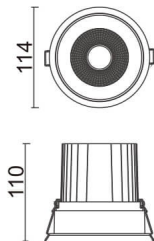

COMFORT

Lavov downlight from the family COMFORT with a power of 30W, CRI 80 and CCT 3000K, 40 degrees beam angle. With a total lumen output of 2550lm, and a luminous efficacy of 85lm/W. Made in Die Cast Aluminum and finished in Grey color. ON/OFF driver.

Item code	86.D058.3331.03
Product type	Indoor
Category	Downlights
Family	COMFORT
Pictograms	

Scheme

Product	
Real power (W)	30
Real luminous flux (Lm)	2550
Luminous efficiency (Lm/W)	85
Beam angle (°)	40
Life time (h)	50000 h L80B10
IP	20
Electrical class insulation	Clas II
Colour	Grey
Control gear included	Yes
Control gear	ON/OFF
Flicker Free	Yes
Light source	LED
Type of LED	COB
Colour temperature (K)	3000
Colour consistency (SDCM)	SDCM<3
CRI	80