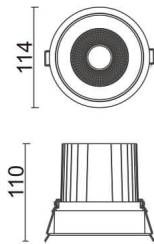

COMFORT

Lavov downlight from the family COMFORT with a power of 30W, CRI 80 and CCT 3000K, 40 degrees beam angle. With a total lumen output of 2550lm, and a luminous efficacy of 85lm/W. Made in Die Cast Aluminum and finished in Grey color. ON/OFF driver.

Item code	86.D058.3331.03
Product type	Indoor
Category	Downlights
Family	COMFORT
Pictograms	

Scheme

Product	
Real power (W)	30
Real luminous flux (Lm)	2550
Luminous efficiency (Lm/W)	85
Beam angle (°)	40
Life time (h)	50000 h L80B10
IP	20
Electrical class insulation	Clas II
Colour	Grey
Control gear included	Yes
Control gear	ON/OFF
Flicker Free	Yes
Light source	LED
Type of LED	COB
Colour temperature (K)	3000
Colour consistency (SDCM)	SDCM<3
CRI	80