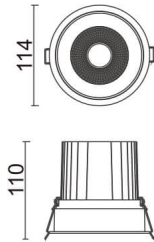

COMFORT

Lavov downlight from the family COMFORT with a power of 30W, CRI 80 and CCT 3000K, 40 degrees beam angle. With a total lumen output of 2550lm, and a luminous efficacy of 85lm/W. Made in Die Cast Aluminum and finished in White color. DALI driver.

Item code	86.D058.3333.01
Product type	Indoor
Category	Downlights
Family	COMFORT
Pictograms	

Scheme

Product	
Real power (W)	30
Real luminous flux (Lm)	2550
Luminous efficiency (Lm/W)	85
Beam angle (°)	40
Life time (h)	50000 h L80B10
IP	20
Electrical class insulation	Clas II
Colour	White
Control gear included	Yes
Control gear	DALI
Flicker Free	Yes
Light source	LED
Type of LED	COB
Colour temperature (K)	3000
Colour consistency (SDCM)	SDCM<3
CRI	80