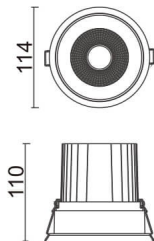

COMFORT

Lavov downlight from the family COMFORT with a power of 30W, CRI 80 and CCT 3000K, 40 degrees beam angle. With a total lumen output of 2550lm, and a luminous efficacy of 85lm/W. Made in Die Cast Aluminum and finished in White color. DALI driver.

Item code	86.D058.3333.01
Product type	Indoor
Category	Downlights
Family	COMFORT
Pictograms	

Scheme

Product	
Real power (W)	30
Real luminous flux (Lm)	2550
Luminous efficiency (Lm/W)	85
Beam angle (°)	40
Life time (h)	50000 h L80B10
IP	20
Electrical class insulation	Clas II
Colour	White
Control gear included	Yes
Control gear	DALI
Flicker Free	Yes
Light source	LED
Type of LED	COB
Colour temperature (K)	3000
Colour consistency (SDCM)	SDCM<3
CRI	80