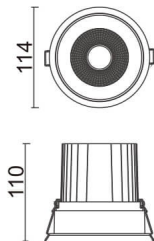

COMFORT

Lavov downlight from the family COMFORT with a power of 30W, CRI 80 and CCT 3000K, 40 degrees beam angle. With a total lumen output of 2550lm, and a luminous efficacy of 85lm/W. Made in Die Cast Aluminum and finished in Black color. DALI driver.

Item code	86.D058.3333.02
Product type	Indoor
Category	Downlights
Family	COMFORT
Pictograms	

Scheme

Product	
Real power (W)	30
Real luminous flux (Lm)	2550
Luminous efficiency (Lm/W)	85
Beam angle (°)	40
Life time (h)	50000 h L80B10
IP	20
Electrical class insulation	Clas II
Colour	Black
Control gear included	Yes
Control gear	DALI
Flicker Free	Yes
Light source	LED
Type of LED	COB
Colour temperature (K)	3000
Colour consistency (SDCM)	SDCM<3
CRI	80