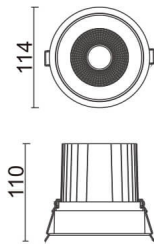

COMFORT

Lavov downlight from the family COMFORT with a power of 30W, CRI 80 and CCT 3000K, 40 degrees beam angle. With a total lumen output of 2550lm, and a luminous efficacy of 85lm/W. Made in Die Cast Aluminum and finished in Grey color. DALI driver.

Item code	86.D058.3333.03
Product type	Indoor
Category	Downlights
Family	COMFORT
Pictograms	

Scheme

Product	
Real power (W)	30
Real luminous flux (Lm)	2550
Luminous efficiency (Lm/W)	85
Beam angle (°)	40
Life time (h)	50000 h L80B10
IP	20
Electrical class insulation	Clas II
Colour	Grey
Control gear included	Yes
Control gear	DALI
Flicker Free	Yes
Light source	LED
Type of LED	COB
Colour temperature (K)	3000
Colour consistency (SDCM)	SDCM<3
CRI	80