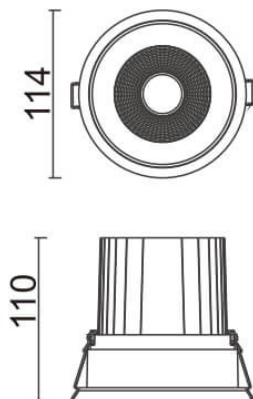

COMFORT

Lavov downlight from the family COMFORT with a power of 30W, CRI 80 and CCT 4000K, 12 degrees beam angle. With a total lumen output of 2550lm, and a luminous efficacy of 85lm/W. Made in Die Cast Aluminum and finished in White color. ON/OFF driver.

Scheme

Item code	86.D058.3411.01
Product type	Indoor
Category	Downlights
Family	COMFORT
Pictograms	

Product	
Real power (W)	30
Real luminous flux (Lm)	2550
Luminous efficiency (Lm/W)	85
Beam angle (°)	12
Life time (h)	50000 h L80B10
IP	20
Electrical class insulation	Clas II
Colour	White
Control gear included	Yes
Control gear	ON/OFF
Flicker Free	Yes
Light source	LED
Type of LED	COB
Colour temperature (K)	4000
Colour consistency (SDCM)	SDCM3
CRI	80