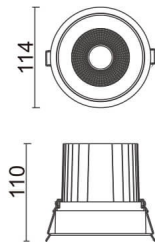

### COMFORT

Lavov downlight from the family COMFORT with a power of 30W, CRI 80 and CCT 4000K, 12 degrees beam angle. With a total lumen output of 2550lm, and a luminous efficacy of 85lm/W. Made in Die Cast Aluminum and finished in White color. ON/OFF driver.

### Scheme

<b>Product</b>	
<b>Real power (W)</b>	<b>30</b>
<b>Real luminous flux (Lm)</b>	<b>2550</b>
<b>Luminous efficiency (Lm/W)</b>	<b>85</b>
<b>Beam angle (°)</b>	<b>12</b>
<b>Life time (h)</b>	<b>50000 h L80B10</b>
<b>IP</b>	<b>20</b>
<b>Electrical class insulation</b>	<b>Clas II</b>
<b>Colour</b>	<b>White</b>
<b>Control gear included</b>	<b>Yes</b>
<b>Control gear</b>	<b>ON/OFF</b>
<b>Flicker Free</b>	<b>Yes</b>
<b>Light source</b>	<b>LED</b>
<b>Type of LED</b>	<b>COB</b>
<b>Colour temperature (K)</b>	<b>4000</b>
<b>Colour consistency (SDCM)</b>	<b>SDCM&lt;3</b>
<b>CRI</b>	<b>80</b>