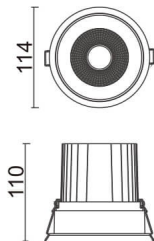

### COMFORT

Lavov downlight from the family COMFORT with a power of 30W, CRI 80 and CCT 4000K, 12 degrees beam angle. With a total lumen output of 2550lm, and a luminous efficacy of 85lm/W. Made in Die Cast Aluminum and finished in White color. ON/OFF driver.

### Scheme

<b>Product</b>	
<b>Real power (W)</b>	<b>30</b>
<b>Real luminous flux (Lm)</b>	<b>2550</b>
<b>Luminous efficiency (Lm/W)</b>	<b>85</b>
<b>Beam angle (°)</b>	<b>12</b>
<b>Life time (h)</b>	<b>50000 h L80B10</b>
<b>IP</b>	<b>20</b>
<b>Electrical class insulation</b>	<b>Clas II</b>
<b>Colour</b>	<b>White</b>
<b>Control gear included</b>	<b>Yes</b>
<b>Control gear</b>	<b>ON/OFF</b>
<b>Flicker Free</b>	<b>Yes</b>
<b>Light source</b>	<b>LED</b>
<b>Type of LED</b>	<b>COB</b>
<b>Colour temperature (K)</b>	<b>4000</b>
<b>Colour consistency (SDCM)</b>	<b>SDCM&lt;3</b>
<b>CRI</b>	<b>80</b>