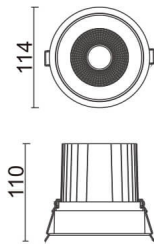

COMFORT

Lavov downlight from the family COMFORT with a power of 30W, CRI 80 and CCT 4000K, 12 degrees beam angle. With a total lumen output of 2550lm, and a luminous efficacy of 85lm/W. Made in Die Cast Aluminum and finished in Black color. ON/OFF driver.

Item code	86.D058.3411.02
Product type	Indoor
Category	Downlights
Family	COMFORT
Pictograms	

Scheme

Product

Real power (W)	30
Real luminous flux (Lm)	2550
Luminous efficiency (Lm/W)	85
Beam angle (°)	12
Life time (h)	50000 h L80B10
IP	20
Electrical class insulation	Clas II
Colour	Black
Control gear included	Yes
Control gear	ON/OFF
Flicker Free	Yes
Light source	LED
Type of LED	COB
Colour temperature (K)	4000
Colour consistency (SDCM)	SDCM<3
CRI	80