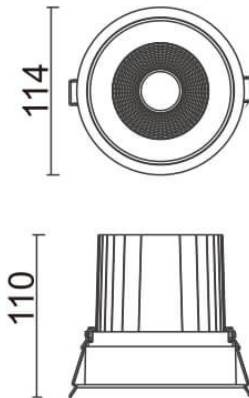

### COMFORT

Lavov downlight from the family COMFORT with a power of 30W, CRI 80 and CCT 4000K, 12 degrees beam angle. With a total lumen output of 2550lm, and a luminous efficacy of 85lm/W. Made in Die Cast Aluminum and finished in Black color. ON/OFF driver.

### Scheme

Item code	86.D058.3411.02
Product type	Indoor
Category	Downlights
Family	COMFORT
Pictograms	

Product	
Real power (W)	30
Real luminous flux (Lm)	2550
Luminous efficiency (Lm/W)	85
Beam angle (°)	12
Life time (h)	50000 h L80B10
IP	20
Electrical class insulation	Clas II
Colour	Black
Control gear included	Yes
Control gear	ON/OFF
Flicker Free	Yes
Light source	LED
Type of LED	COB
Colour temperature (K)	4000
Colour consistency (SDCM)	SDCM3
CRI	80