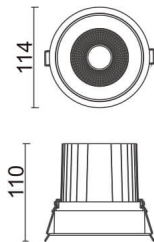

COMFORT

Lavov downlight from the family COMFORT with a power of 30W, CRI 80 and CCT 4000K, 12 degrees beam angle. With a total lumen output of 2550lm, and a luminous efficacy of 85lm/W. Made in Die Cast Aluminum and finished in Black color. ON/OFF driver.

Item code	86.D058.3411.02
Product type	Indoor
Category	Downlights
Family	COMFORT
Pictograms	

Scheme

Product	
Real power (W)	30
Real luminous flux (Lm)	2550
Luminous efficiency (Lm/W)	85
Beam angle (°)	12
Life time (h)	50000 h L80B10
IP	20
Electrical class insulation	Clas II
Colour	Black
Control gear included	Yes
Control gear	ON/OFF
Flicker Free	Yes
Light source	LED
Type of LED	COB
Colour temperature (K)	4000
Colour consistency (SDCM)	SDCM<3
CRI	80