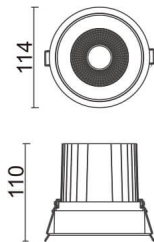

### COMFORT

Lavov downlight from the family COMFORT with a power of 30W, CRI 80 and CCT 4000K, 12 degrees beam angle. With a total lumen output of 2550lm, and a luminous efficacy of 85lm/W. Made in Die Cast Aluminum and finished in Grey color. ON/OFF driver.

### Product

<b>Real power (W)</b>	<b>30</b>
<b>Real luminous flux (Lm)</b>	<b>2550</b>
<b>Luminous efficiency (Lm/W)</b>	<b>85</b>
<b>Beam angle (°)</b>	<b>12</b>
<b>Life time (h)</b>	<b>50000 h L80B10</b>
<b>IP</b>	<b>20</b>
<b>Electrical class insulation</b>	<b>Clas II</b>
<b>Colour</b>	<b>Grey</b>
<b>Control gear included</b>	<b>Yes</b>
<b>Control gear</b>	<b>ON/OFF</b>
<b>Flicker Free</b>	<b>Yes</b>
<b>Light source</b>	<b>LED</b>
<b>Type of LED</b>	<b>COB</b>
<b>Colour temperature (K)</b>	<b>4000</b>
<b>Colour consistency (SDCM)</b>	<b>SDCM&lt;3</b>
<b>CRI</b>	<b>80</b>