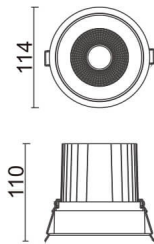

### COMFORT

Lavov downlight from the family COMFORT with a power of 30W, CRI 80 and CCT 4000K, 12 degrees beam angle. With a total lumen output of 2550lm, and a luminous efficacy of 85lm/W. Made in Die Cast Aluminum and finished in Grey color. ON/OFF driver.

### Product

<b>Real power (W)</b>	<b>30</b>
<b>Real luminous flux (Lm)</b>	<b>2550</b>
<b>Luminous efficiency (Lm/W)</b>	<b>85</b>
<b>Beam angle (°)</b>	<b>12</b>
<b>Life time (h)</b>	<b>50000 h L80B10</b>
<b>IP</b>	<b>20</b>
<b>Electrical class insulation</b>	<b>Clas II</b>
<b>Colour</b>	<b>Grey</b>
<b>Control gear included</b>	<b>Yes</b>
<b>Control gear</b>	<b>ON/OFF</b>
<b>Flicker Free</b>	<b>Yes</b>
<b>Light source</b>	<b>LED</b>
<b>Type of LED</b>	<b>COB</b>
<b>Colour temperature (K)</b>	<b>4000</b>
<b>Colour consistency (SDCM)</b>	<b>SDCM&lt;3</b>
<b>CRI</b>	<b>80</b>