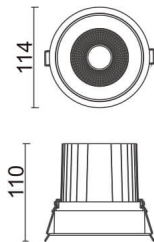

COMFORT

Lavov downlight from the family COMFORT with a power of 30W, CRI 80 and CCT 4000K, 12 degrees beam angle. With a total lumen output of 2550lm, and a luminous efficacy of 85lm/W. Made in Die Cast Aluminum and finished in White color. DALI driver.

Item code	86.D058.3413.01
Product type	Indoor
Category	Downlights
Family	COMFORT
Pictograms	

Scheme

Product	
Real power (W)	30
Real luminous flux (Lm)	2550
Luminous efficiency (Lm/W)	85
Beam angle (°)	12
Life time (h)	50000 h L80B10
IP	20
Electrical class insulation	Clas II
Colour	White
Control gear included	Yes
Control gear	DALI
Flicker Free	Yes
Light source	LED
Type of LED	COB
Colour temperature (K)	4000
Colour consistency (SDCM)	SDCM<3
CRI	80