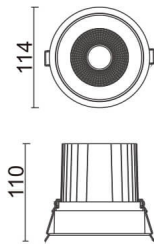

COMFORT

Lavov downlight from the family COMFORT with a power of 30W, CRI 80 and CCT 4000K, 12 degrees beam angle. With a total lumen output of 2550lm, and a luminous efficacy of 85lm/W. Made in Die Cast Aluminum and finished in White color. DALI driver.

Item code	86.D058.3413.01
Product type	Indoor
Category	Downlights
Family	COMFORT
Pictograms	

Scheme

Product

Real power (W)	30
Real luminous flux (Lm)	2550
Luminous efficiency (Lm/W)	85
Beam angle (°)	12
Life time (h)	50000 h L80B10
IP	20
Electrical class insulation	Clas II
Colour	White
Control gear included	Yes
Control gear	DALI
Flicker Free	Yes
Light source	LED
Type of LED	COB
Colour temperature (K)	4000
Colour consistency (SDCM)	SDCM<3
CRI	80