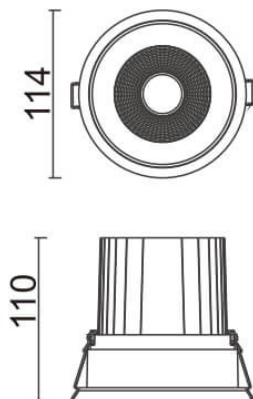

COMFORT

Lavov downlight from the family COMFORT with a power of 30W, CRI 80 and CCT 4000K, 12 degrees beam angle. With a total lumen output of 2550lm, and a luminous efficacy of 85lm/W. Made in Die Cast Aluminum and finished in Black color. DALI driver.

Scheme

Item code	86.D058.3413.02
Product type	Indoor
Category	Downlights
Family	COMFORT
Pictograms	

Product	
Real power (W)	30
Real luminous flux (Lm)	2550
Luminous efficiency (Lm/W)	85
Beam angle (º)	12
Life time (h)	50000 h L80B10
IP	20
Electrical class insulation	Clas II
Colour	Black
Control gear included	Yes
Control gear	DALI
Flicker Free	Yes
Light source	LED
Type of LED	COB
Colour temperature (K)	4000
Colour consistency (SDCM)	SDCM<3
CRI	80