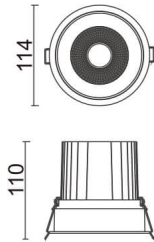

COMFORT

Lavov downlight from the family COMFORT with a power of 30W, CRI 80 and CCT 4000K, 12 degrees beam angle. With a total lumen output of 2550lm, and a luminous efficacy of 85lm/W. Made in Die Cast Aluminum and finished in Black color. DALI driver.

Item code	86.D058.3413.02
Product type	Indoor
Category	Downlights
Family	COMFORT
Pictograms	

Scheme

Product	
Real power (W)	30
Real luminous flux (Lm)	2550
Luminous efficiency (Lm/W)	85
Beam angle (°)	12
Life time (h)	50000 h L80B10
IP	20
Electrical class insulation	Clas II
Colour	Black
Control gear included	Yes
Control gear	DALI
Flicker Free	Yes
Light source	LED
Type of LED	COB
Colour temperature (K)	4000
Colour consistency (SDCM)	SDCM<3
CRI	80