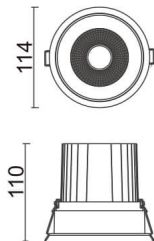

COMFORT

Lavov downlight from the family COMFORT with a power of 30W, CRI 80 and CCT 4000K, 12 degrees beam angle. With a total lumen output of 2550lm, and a luminous efficacy of 85lm/W. Made in Die Cast Aluminum and finished in Black color. DALI driver.

Item code	86.D058.3413.02
Product type	Indoor
Category	Downlights
Family	COMFORT
Pictograms	

Scheme

Product	
Real power (W)	30
Real luminous flux (Lm)	2550
Luminous efficiency (Lm/W)	85
Beam angle (°)	12
Life time (h)	50000 h L80B10
IP	20
Electrical class insulation	Clas II
Colour	Black
Control gear included	Yes
Control gear	DALI
Flicker Free	Yes
Light source	LED
Type of LED	COB
Colour temperature (K)	4000
Colour consistency (SDCM)	SDCM<3
CRI	80