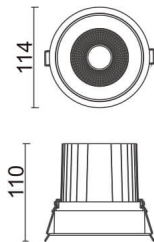

COMFORT

Lavov downlight from the family COMFORT with a power of 30W, CRI 80 and CCT 4000K, 12 degrees beam angle. With a total lumen output of 2550lm, and a luminous efficacy of 85lm/W. Made in Die Cast Aluminum and finished in Black color. DALI driver.

Item code	86.D058.3413.02
Product type	Indoor
Category	Downlights
Family	COMFORT
Pictograms	

Scheme

Product	
Real power (W)	30
Real luminous flux (Lm)	2550
Luminous efficiency (Lm/W)	85
Beam angle (°)	12
Life time (h)	50000 h L80B10
IP	20
Electrical class insulation	Clas II
Colour	Black
Control gear included	Yes
Control gear	DALI
Flicker Free	Yes
Light source	LED
Type of LED	COB
Colour temperature (K)	4000
Colour consistency (SDCM)	SDCM<3
CRI	80