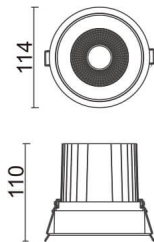

COMFORT

Lavov downlight from the family COMFORT with a power of 30W, CRI 80 and CCT 4000K, 12 degrees beam angle. With a total lumen output of 2550lm, and a luminous efficacy of 85lm/W. Made in Die Cast Aluminum and finished in Grey color. DALI driver.

Item code	86.D058.3413.03
Product type	Indoor
Category	Downlights
Family	COMFORT
Pictograms	

Scheme

Product	
Real power (W)	30
Real luminous flux (Lm)	2550
Luminous efficiency (Lm/W)	85
Beam angle (°)	12
Life time (h)	50000 h L80B10
IP	20
Electrical class insulation	Clas II
Colour	Grey
Control gear included	Yes
Control gear	DALI
Flicker Free	Yes
Light source	LED
Type of LED	COB
Colour temperature (K)	4000
Colour consistency (SDCM)	SDCM<3
CRI	80