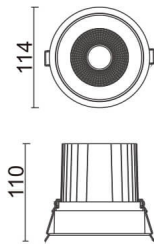

COMFORT

Lavov downlight from the family COMFORT with a power of 30W, CRI 80 and CCT 4000K, 12 degrees beam angle. With a total lumen output of 2550lm, and a luminous efficacy of 85lm/W. Made in Die Cast Aluminum and finished in Grey color. DALI driver.

Item code	86.D058.3413.03
Product type	Indoor
Category	Downlights
Family	COMFORT
Pictograms	

Scheme

Product	
Real power (W)	30
Real luminous flux (Lm)	2550
Luminous efficiency (Lm/W)	85
Beam angle (°)	12
Life time (h)	50000 h L80B10
IP	20
Electrical class insulation	Clas II
Colour	Grey
Control gear included	Yes
Control gear	DALI
Flicker Free	Yes
Light source	LED
Type of LED	COB
Colour temperature (K)	4000
Colour consistency (SDCM)	SDCM<3
CRI	80