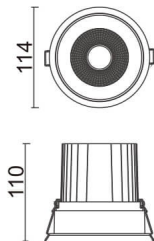

COMFORT

Lavov downlight from the family COMFORT with a power of 30W, CRI 80 and CCT 4000K, 24 degrees beam angle. With a total lumen output of 2550lm, and a luminous efficacy of 85lm/W. Made in Die Cast Aluminum and finished in White color. ON/OFF driver.

Item code	86.D058.3421.01
Product type	Indoor
Category	Downlights
Family	COMFORT
Pictograms	

Scheme

Product	
Real power (W)	30
Real luminous flux (Lm)	2550
Luminous efficiency (Lm/W)	85
Beam angle (°)	24
Life time (h)	50000 h L80B10
IP	20
Electrical class insulation	Clas II
Colour	White
Control gear included	Yes
Control gear	ON/OFF
Flicker Free	Yes
Light source	LED
Type of LED	COB
Colour temperature (K)	4000
Colour consistency (SDCM)	SDCM<3
CRI	80