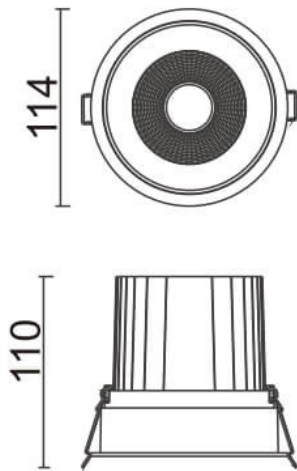

COMFORT

Lavov downlight from the family COMFORT with a power of 30W, CRI 80 and CCT 4000K, 24 degrees beam angle. With a total lumen output of 2550lm, and a luminous efficacy of 85lm/W. Made in Die Cast Aluminum and finished in White color. ON/OFF driver.

Item code	86.D058.3421.01
Product type	Indoor
Category	Downlights
Family	COMFORT
Pictograms	

Scheme

Product	
Real power (W)	30
Real luminous flux (Lm)	2550
Luminous efficiency (Lm/W)	85
Beam angle (°)	24
Life time (h)	50000 h L80B10
IP	20
Electrical class insulation	Clas II
Colour	White
Control gear included	Yes
Control gear	ON/OFF
Flicker Free	Yes
Light source	LED
Type of LED	COB
Colour temperature (K)	4000
Colour consistency (SDCM)	SDCM<3
CRI	80