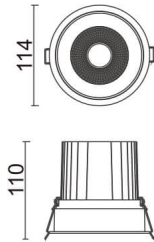

COMFORT

Lavov downlight from the family COMFORT with a power of 30W, CRI 80 and CCT 4000K, 24 degrees beam angle. With a total lumen output of 2550lm, and a luminous efficacy of 85lm/W. Made in Die Cast Aluminum and finished in White color. ON/OFF driver.

Item code	86.D058.3421.01
Product type	Indoor
Category	Downlights
Family	COMFORT
Pictograms	

Scheme

Product

Real power (W)	30
Real luminous flux (Lm)	2550
Luminous efficiency (Lm/W)	85
Beam angle (°)	24
Life time (h)	50000 h L80B10
IP	20
Electrical class insulation	Clas II
Colour	White
Control gear included	Yes
Control gear	ON/OFF
Flicker Free	Yes
Light source	LED
Type of LED	COB
Colour temperature (K)	4000
Colour consistency (SDCM)	SDCM<3
CRI	80