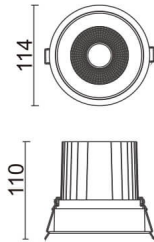

### COMFORT

Lavov downlight from the family COMFORT with a power of 30W, CRI 80 and CCT 4000K, 24 degrees beam angle. With a total lumen output of 2550lm, and a luminous efficacy of 85lm/W. Made in Die Cast Aluminum and finished in Black color. ON/OFF driver.

### Product

<b>Real power (W)</b>	<b>30</b>
<b>Real luminous flux (Lm)</b>	<b>2550</b>
<b>Luminous efficiency (Lm/W)</b>	<b>85</b>
<b>Beam angle (°)</b>	<b>24</b>
<b>Life time (h)</b>	<b>50000 h L80B10</b>
<b>IP</b>	<b>20</b>
<b>Electrical class insulation</b>	<b>Clas II</b>
<b>Colour</b>	<b>Black</b>
<b>Control gear included</b>	<b>Yes</b>
<b>Control gear</b>	<b>ON/OFF</b>
<b>Flicker Free</b>	<b>Yes</b>
<b>Light source</b>	<b>LED</b>
<b>Type of LED</b>	<b>COB</b>
<b>Colour temperature (K)</b>	<b>4000</b>
<b>Colour consistency (SDCM)</b>	<b>SDCM&lt;3</b>
<b>CRI</b>	<b>80</b>