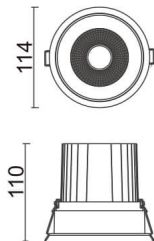

COMFORT

Lavov downlight from the family COMFORT with a power of 30W, CRI 80 and CCT 4000K, 24 degrees beam angle. With a total lumen output of 2550lm, and a luminous efficacy of 85lm/W. Made in Die Cast Aluminum and finished in Black color. ON/OFF driver.

Item code	86.D058.3421.02
Product type	Indoor
Category	Downlights
Family	COMFORT
Pictograms	

Scheme

Product	
Real power (W)	30
Real luminous flux (Lm)	2550
Luminous efficiency (Lm/W)	85
Beam angle (°)	24
Life time (h)	50000 h L80B10
IP	20
Electrical class insulation	Clas II
Colour	Black
Control gear included	Yes
Control gear	ON/OFF
Flicker Free	Yes
Light source	LED
Type of LED	COB
Colour temperature (K)	4000
Colour consistency (SDCM)	SDCM<3
CRI	80