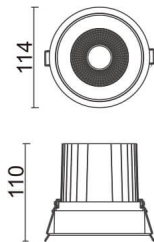

COMFORT

Lavov downlight from the family COMFORT with a power of 30W, CRI 80 and CCT 4000K, 24 degrees beam angle. With a total lumen output of 2550lm, and a luminous efficacy of 85lm/W. Made in Die Cast Aluminum and finished in Grey color. ON/OFF driver.

Item code	86.D058.3421.03
Product type	Indoor
Category	Downlights
Family	COMFORT
Pictograms	

Scheme

Product	
Real power (W)	30
Real luminous flux (Lm)	2550
Luminous efficiency (Lm/W)	85
Beam angle (°)	24
Life time (h)	50000 h L80B10
IP	20
Electrical class insulation	Clas II
Colour	Grey
Control gear included	Yes
Control gear	ON/OFF
Flicker Free	Yes
Light source	LED
Type of LED	COB
Colour temperature (K)	4000
Colour consistency (SDCM)	SDCM<3
CRI	80