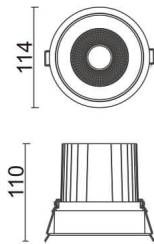

COMFORT

Lavov downlight from the family COMFORT with a power of 30W, CRI 80 and CCT 4000K, 24 degrees beam angle. With a total lumen output of 2550lm, and a luminous efficacy of 85lm/W. Made in Die Cast Aluminum and finished in Grey color. ON/OFF driver.

Item code	86.D058.3421.03
Product type	Indoor
Category	Downlights
Family	COMFORT
Pictograms	

Scheme

Product	
Real power (W)	30
Real luminous flux (Lm)	2550
Luminous efficiency (Lm/W)	85
Beam angle (°)	24
Life time (h)	50000 h L80B10
IP	20
Electrical class insulation	Clas II
Colour	Grey
Control gear included	Yes
Control gear	ON/OFF
Flicker Free	Yes
Light source	LED
Type of LED	COB
Colour temperature (K)	4000
Colour consistency (SDCM)	SDCM<3
CRI	80